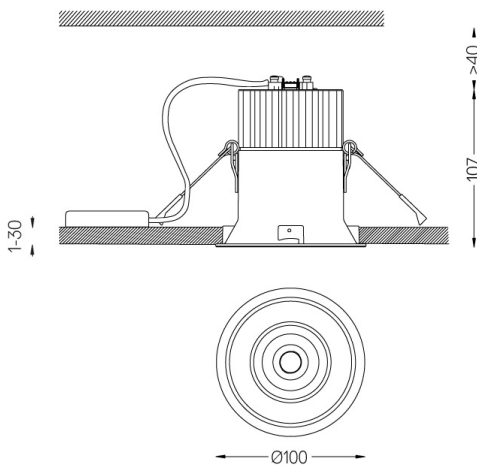

Beam IP54

10W / 912lm / 3000K / On/Off / Flood 46° /
ø100mm

60448

Design: O/M

Ceiling-recessed luminaire made of aluminium die-cast.

Recessing accessory for flush version supplied separately.

LED CRI>80 / >50.000h, L80/B10
3-step MacAdam / power supply included
IP54 | 230Vac | 50/60Hz

LED	3000K	Light Source	Luminaire
Power	10W	12,5W	
Flux	1200lm	912lm	
Efficiency	120lm/W	73lm/W	
LOR	-	76%	
UGR	-	<22	

Beam angle
Flood 46°

Application

Weight
0,5Kg

∅95 (trim version)

Finishes

- .04 Matt White
- .05 Matt Black

Optional

- 59066** Flush accessory (12.5mm ceilings)
201x17mm
- 59067** Flush accessory (15mm ceilings)
201x19,5mm
- 59068** Flush accessory (25mm ceilings)
201x29,5mm

The cutout dimensions are for plasterboard ceilings. For other type of material please contact: support@om-light.com