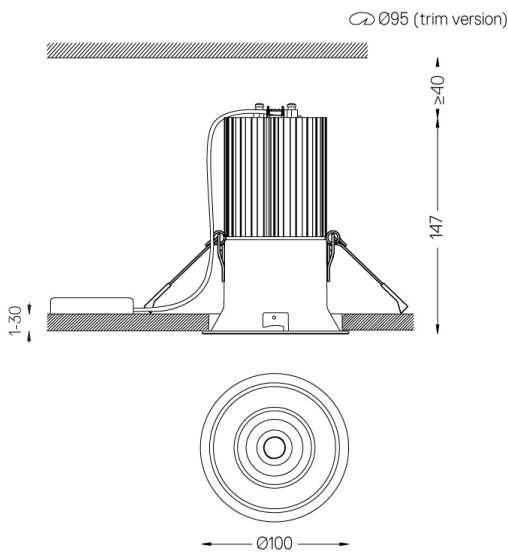

19W / 1575lm / 3000K / On/Off / Medium  
28° / ø100mm

60447

Design: O/M

Ceiling-recessed luminaire made of aluminium die-cast.

Recessing accessory for flush version supplied separately.

LED CRI>80 / >50.000h, L80/B10  
3-step MacAdam / power supply included  
IP54 | 230Vac | 50/60Hz

LED	3000K	Light Source	Luminaire
Power	19W		23,2W
Flux	2180lm		1575lm
Efficiency	115lm/W		68lm/W
LOR	-		72%
UGR	-		<22

Beam angle  
Medium 28°

Application

Weight  
0,5Kg

Finishes

- .04 Matt White
- .05 Matt Black

Optional

- 59066** Flush accessory (12.5mm ceilings)  
201x17mm
- 59067** Flush accessory (15mm ceilings)  
201x19,5mm
- 59068** Flush accessory (25mm ceilings)  
201x29,5mm

The cutout dimensions are for plasterboard ceilings. For other type of material please contact: support@om-light.com