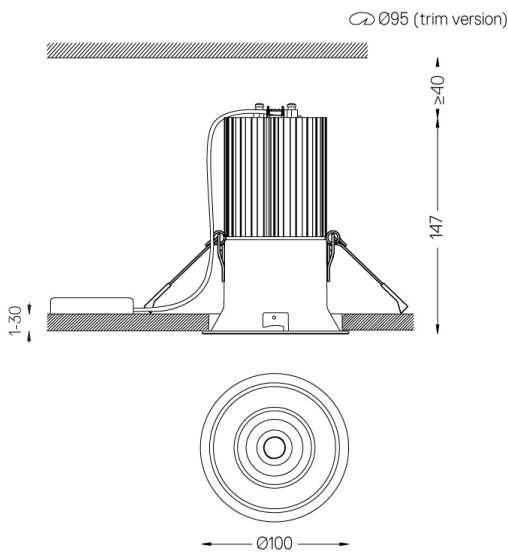

Beam IP54

19W / 1575lm / 3000K / On/Off / Medium
28° / ø100mm

60447

Design: O/M

Ceiling-recessed luminaire made of aluminium die-cast.

Recessing accessory for flush version supplied separately.

LED CRI>80 / >50.000h, L80/B10
3-step MacAdam / power supply included
IP54 | 230Vac | 50/60Hz

LED	3000K	Light Source	Luminaire
Power	19W	23,2W	
Flux	2180lm	1575lm	
Efficiency	115lm/W	68lm/W	
LOR	-	72%	
UGR	-	<22	

Beam angle
Medium 28°

Application

Weight
0,5Kg

Finishes

- .04 Matt White
- .05 Matt Black

Optional

- 59066** Flush accessory (12.5mm ceilings)
201x17mm
- 59067** Flush accessory (15mm ceilings)
201x19,5mm
- 59068** Flush accessory (25mm ceilings)
201x29,5mm

The cutout dimensions are for plasterboard ceilings. For other type of material please contact: support@om-light.com