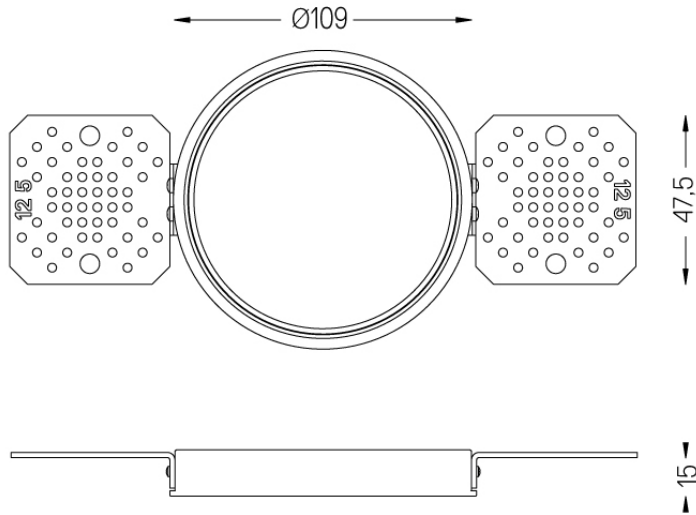

Optional

- 59066** Flush accessory (12.5mm ceilings)  
201x17mm
- 59067** Flush accessory (15mm ceilings)  
201x19,5mm
- 59068** Flush accessory (25mm ceilings)  
201x29,5mm

The cutout dimensions are for plasterboard ceilings. For other type of material please contact: support@om-light.com

## Beam IP54

Flush accessory (12.5mm  
ceilings)

59066

Ø112

Flush accessory Beam ø100  
For 12.5mm ceilings.

Weight  
0,05Kg

Finishes  
.99

## Beam IP54

Flush accessory (15mm  
ceilings)

59067

Ø112

Flush accessory Beam  $\varnothing$ 100  
For 15mm ceilings.

Weight  
0,05Kg

Finishes  
.99

## Beam IP54

Flush accessory (25mm  
ceilings)

59068

Ø112

Flush accessory Beam  $\varnothing$ 100  
For 25mm ceilings.

Weight  
0,05Kg

Finishes  
.99