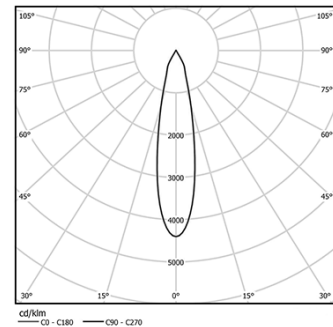

19W / 1575lm / 3000K / On/Off / Medium  
28° / ø100mm

60447

Design: O/M

Ceiling-recessed luminaire made of aluminium die-cast.

Recessing accessory for flush version supplied separately.

LED CRI>80 / >50.000h, L80/B10  
3-step MacAdam / power supply included  
IP54 | 230Vac | 50/60Hz

LED	3000K	Light Source	Luminaire
Power	19W		23,2W
Flux	2180lm		1575lm
Efficiency	115lm/W		68lm/W
LOR	-		72%
UGR	-		<22

Beam angle  
Medium 28°

Application

Weight  
0,5Kg

Finishes

- .04 Matt White
- .05 Matt Black