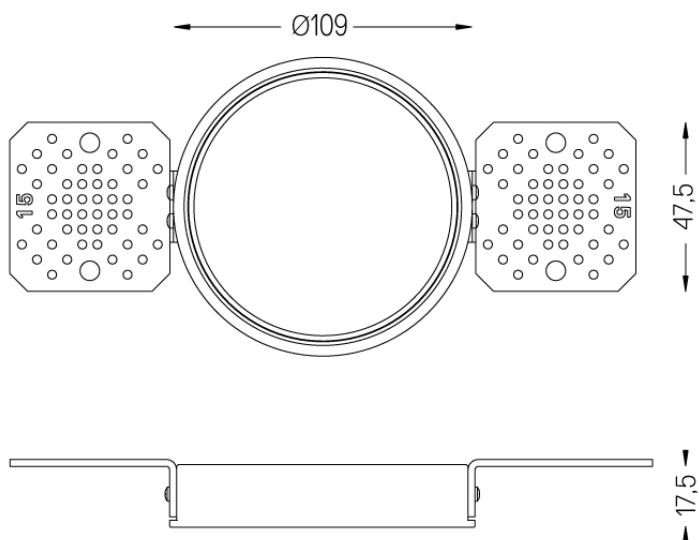

Optional

- 59066** Flush accessory (12.5mm ceilings)  
201x17mm
- 59067** Flush accessory (15mm ceilings)  
201x19,5mm
- 59068** Flush accessory (25mm ceilings)  
201x29,5mm

The cutout dimensions are for plasterboard ceilings. For other type of material please contact: support@om-light.com

## Beam IP54

Flush accessory (12.5mm  
ceilings)

59066

Ø112

Flush accessory Beam ø100  
For 12.5mm ceilings.

Weight  
0,05Kg

Finishes  
.99

## Beam IP54

Flush accessory (15mm  
ceilings)

59067

Ø112

Flush accessory Beam  $\varnothing$ 100  
For 15mm ceilings.

Weight  
0,05Kg

Finishes  
.99

## Beam IP54

Flush accessory (25mm  
ceilings)

59068

Ø112

Flush accessory Beam  $\varnothing$ 100  
For 25mm ceilings.

Weight  
0,05Kg

Finishes  
.99