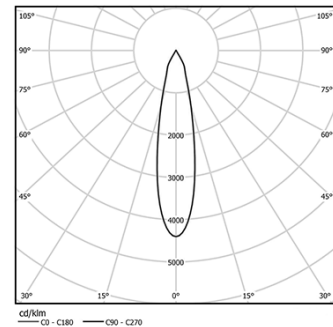

Beam IP54

19W / 1575lm / 3000K / On/Off / Medium
28° / ø100mm

60447

Design: O/M

Ceiling-recessed luminaire made of aluminium die-cast.

Recessing accessory for flush version supplied separately.

LED CRI>80 / >50.000h, L80/B10
3-step MacAdam / power supply included
IP54 | 230Vac | 50/60Hz

LED	3000K	Light Source	Luminaire
Power	19W	23,2W	
Flux	2180lm	1575lm	
Efficiency	115lm/W	68lm/W	
LOR	-	72%	
UGR	-	<22	

Beam angle
Medium 28°

Application

Weight
0,5Kg

Finishes

- .04 Matt White
- .05 Matt Black