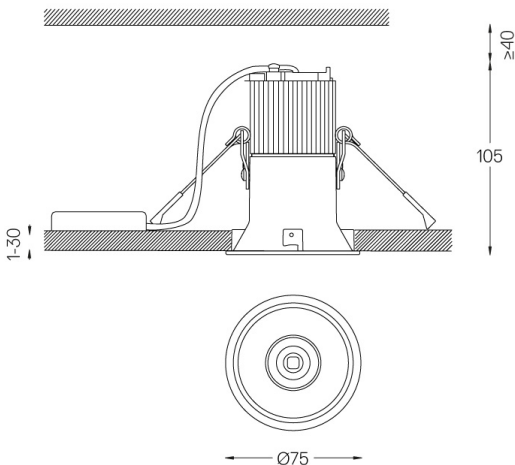

4,5W / 450lm / 4000K / On/Off / Flood 37° /
ø75mm

60423

Design: O/M

Ceiling-recessed luminaire made of aluminium die-cast.

Recessing accessory for flush version supplied separately.

LED CRI>80 / >50.000h, L80/B10
2-step MacAdam / power supply included
IP54 | 230Vac | 50/60Hz

LED	4000K	Light Source	Luminaire
Power		4,5W	5,8W
Flux		620lm	450lm
Efficiency		138lm/W	78lm/W
LOR		-	73%
UGR		-	<19

Beam angle
Flood 37°

Application

Weight
0,38Kg

Ø70 (trim version)

Finishes

- .04 Matt White
- .05 Matt Black

Optional

- 59063** Flush accessory (12.5mm ceilings)
176x17mm
- 59064** Flush accessory (15mm ceilings)
176x19,5mm
- 59065** Flush accessory (25mm ceilings)
176x29,5mm

The cutout dimensions are for plasterboard ceilings. For other type of material please contact: support@om-light.com

Beam IP54

Flush accessory (12.5mm
ceilings)

59063

1 mm

Ø88

Flush accessory Beam $\varnothing 75$
For 12.5mm ceilings.

Weight
0,05Kg

Finishes
.99