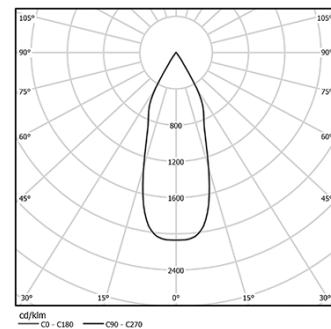

4,5W / 450lm / 4000K / On/Off / Flood 37° /
ø75mm

60423

Design: O/M

Ceiling-recessed luminaire made of aluminium die-cast.

Recessing accessory for flush version supplied separately.

LED CRI>80 / >50.000h, L80/B10
2-step MacAdam / power supply included
IP54 | 230Vac | 50/60Hz

LED	4000K	Light Source	Luminaire
Power		4,5W	5,8W
Flux		620lm	450lm
Efficiency		138lm/W	78lm/W
LOR		-	73%
UGR		-	<19

Ø70 (trim version)

Finishes

- .04 Matt White
- .05 Matt Black

Optional

- 59063** Flush accessory (12.5mm ceilings)
176x17mm
- 59064** Flush accessory (15mm ceilings)
176x19,5mm
- 59065** Flush accessory (25mm ceilings)
176x29,5mm

The cutout dimensions are for plasterboard ceilings. For other type of material please contact: support@om-light.com

Data according to regulations

2019/2020/EU supplemented by 2021/341 | 2019/2015/EU
supplemented by 2021/340/EU Energy Consumption Labelling
Ordinance. This product contains a light source of efficiency class E
Model Identifier 2053560247L