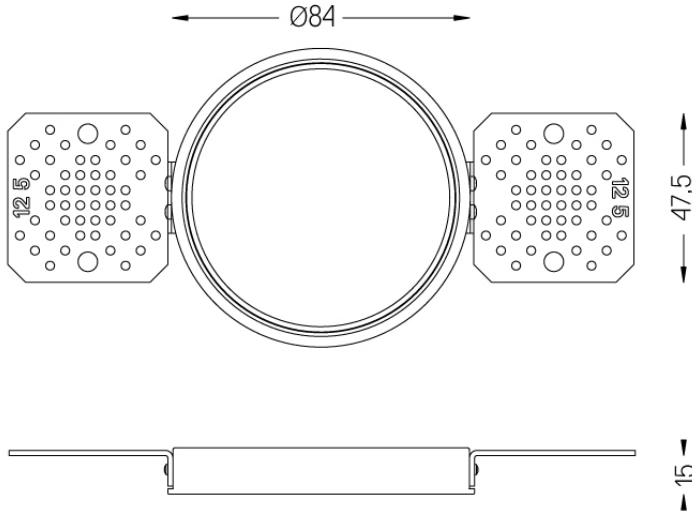

Optional

- 59063** Flush accessory (12.5mm ceilings)
176x17mm
- 59064** Flush accessory (15mm ceilings)
176x19,5mm
- 59065** Flush accessory (25mm ceilings)
176x29,5mm

The cutout dimensions are for plasterboard ceilings. For other type of material please contact: support@om-light.com

Beam IP54

Flush accessory (12.5mm
ceilings)

59063

1 mm

Ø88

Flush accessory Beam $\varnothing 75$
For 12.5mm ceilings.

Weight
0,05Kg

Finishes
.99

Beam IP54

Flush accessory (15mm
ceilings)

59064

1 mm

Ø88

Flush accessory Beam $\varnothing 75$
For 15mm ceilings.

Weight
0,05Kg

Finishes
.99

Beam IP54

Flush accessory (25mm
ceilings)

59065

Ø88

Flush accessory Beam $\varnothing 75$
For 25mm ceilings.

Weight
0,05Kg

Finishes
.99