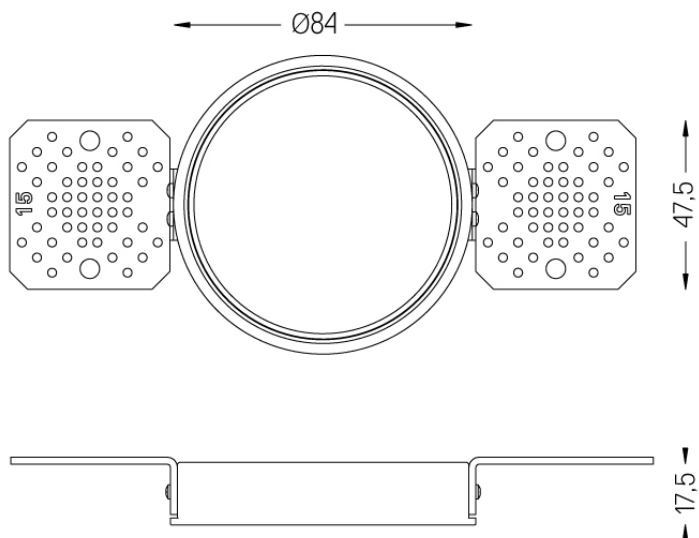

Optional

- 59063** Flush accessory (12.5mm ceilings)
176x17mm
- 59064** Flush accessory (15mm ceilings)
176x19,5mm
- 59065** Flush accessory (25mm ceilings)
176x29,5mm

The cutout dimensions are for plasterboard ceilings. For other type of material please contact: support@om-light.com

Beam IP54

Flush accessory (12.5mm
ceilings)

59063

1 mm

Ø88

Flush accessory Beam $\varnothing 75$
For 12.5mm ceilings.

Weight
0,05Kg

Finishes
.99

Beam IP54

Flush accessory (15mm
ceilings)

59064

1 mm

Ø88

Flush accessory Beam $\varnothing 75$
For 15mm ceilings.

Weight
0,05Kg

Finishes
.99

Beam IP54

Flush accessory (25mm
ceilings)

59065

Ø88

Flush accessory Beam $\varnothing 75$
For 25mm ceilings.

Weight
0,05Kg

Finishes
.99