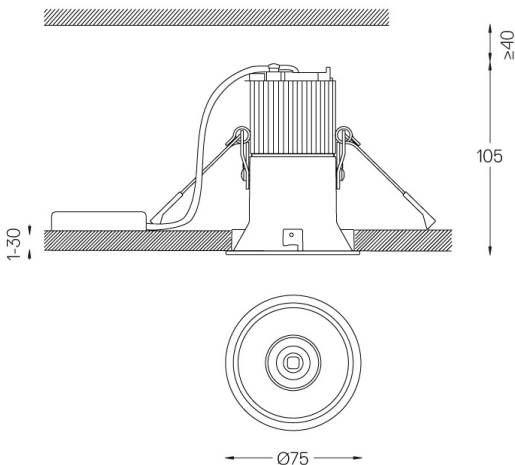

4,5W / 450lm / 4000K / On/Off / Flood 37° /
ø75mm

60423

Design: O/M

Ceiling-recessed luminaire made of aluminium die-cast.

Recessing accessory for flush version supplied separately.

LED CRI>80 / >50.000h, L80/B10
2-step MacAdam / power supply included
IP54 | 230Vac | 50/60Hz

LED	4000K	Light Source	Luminaire
Power		4,5W	5,8W
Flux		620lm	450lm
Efficiency		138lm/W	78lm/W
LOR		-	73%
UGR		-	<19

Ø70 (trim version)

Finishes

- .04 Matt White
- .05 Matt Black

Optional

- 59063** Flush accessory (12.5mm ceilings)
176x17mm
- 59064** Flush accessory (15mm ceilings)
176x19,5mm
- 59065** Flush accessory (25mm ceilings)
176x29,5mm

The cutout dimensions are for plasterboard ceilings. For other type of material please contact: support@om-light.com

Data according to regulations

2019/2020/EU supplemented by 2021/341 | 2019/2015/EU
supplemented by 2021/340/EU Energy Consumption Labelling
Ordinance. This product contains a light source of efficiency class E
Model Identifier 2053560247L