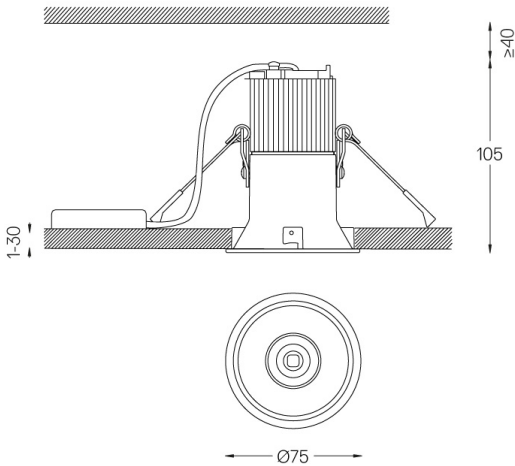

4,5W / 440lm / 4000K / On/Off / Medium
23° / ø75mm

60421

Design: O/M

Ceiling-recessed luminaire made of aluminium die-cast.

Recessing accessory for flush version supplied separately.

LED CRI>80 / >50.000h, L80/B10
2-step MacAdam / power supply included
IP54 | 230Vac | 50/60Hz

LED	4000K	Light Source	Luminaire
Power		4,5W	5,8W
Flux		620lm	440lm
Efficiency		138lm/W	76lm/W
LOR		-	71%
UGR		-	<16

Ø70 (trim version)

Finishes

- .04 Matt White
- .05 Matt Black

Optional

- 59063** Flush accessory (12.5mm ceilings)
176x17mm
- 59064** Flush accessory (15mm ceilings)
176x19,5mm
- 59065** Flush accessory (25mm ceilings)
176x29,5mm

The cutout dimensions are for plasterboard ceilings. For other type of material please contact: support@om-light.com

Data according to regulations

2019/2020/EU supplemented by 2021/341 | 2019/2015/EU
supplemented by 2021/340/EU Energy Consumption Labelling
Ordinance. This product contains a light source of efficiency class E
Model Identifier 2053560247L