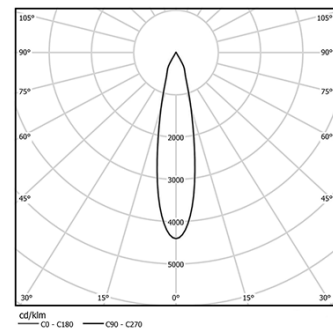

4,5W / 440lm / 4000K / On/Off / Medium
23° / ø75mm

60421

Design: O/M

Ceiling-recessed luminaire made of aluminium die-cast.

Recessing accessory for flush version supplied separately.

LED CRI>80 / >50.000h, L80/B10
2-step MacAdam / power supply included
IP54 | 230Vac | 50/60Hz

LED	4000K	Light Source	Luminaire
Power		4,5W	5,8W
Flux		620lm	440lm
Efficiency		138lm/W	76lm/W
LOR		-	71%
UGR		-	<16

Beam angle
Medium 23°

Application

Weight
0,38Kg

Ø70 (trim version)

Finishes

- .04 Matt White
- .05 Matt Black