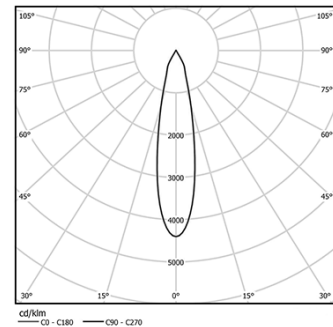

4,5W / 440lm / 4000K / On/Off / Medium
23° / ø75mm

60421

Design: O/M

Ceiling-recessed luminaire made of aluminium die-cast.

Recessing accessory for flush version supplied separately.

LED CRI>80 / >50.000h, L80/B10
2-step MacAdam / power supply included
IP54 | 230Vac | 50/60Hz

LED	4000K	Light Source	Luminaire
Power		4,5W	5,8W
Flux		620lm	440lm
Efficiency		138lm/W	76lm/W
LOR		-	71%
UGR		-	<16

Ø70 (trim version)

Finishes

- .04 Matt White
- .05 Matt Black

Optional

- 59063** Flush accessory (12.5mm ceilings)
176x17mm
- 59064** Flush accessory (15mm ceilings)
176x19,5mm
- 59065** Flush accessory (25mm ceilings)
176x29,5mm

The cutout dimensions are for plasterboard ceilings. For other type of material please contact: support@om-light.com

Data according to regulations

2019/2020/EU supplemented by 2021/341 | 2019/2015/EU
supplemented by 2021/340/EU Energy Consumption Labelling
Ordinance. This product contains a light source of efficiency class E
Model Identifier 2053560247L