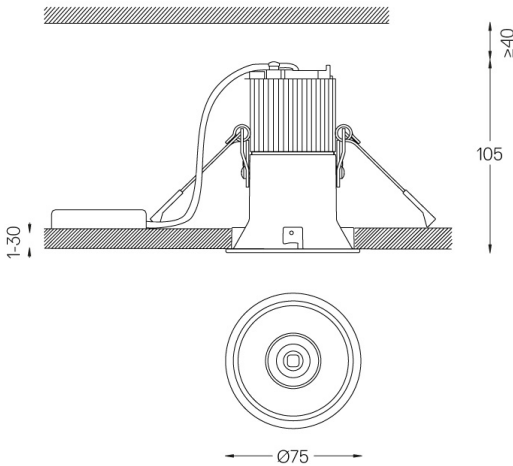

4,5W / 280lm / 3000K / DALI / Diffuse /
ø75mm

60418

Design: O/M

Ceiling-recessed luminaire made of aluminium die-cast.

Recessing accessory for flush version supplied separately.

LED CRI>90 / >50.000h, L80/B10
2-step MacAdam / power supply included
IP54 | 230Vac | 50/60Hz

LED	3000K	Light Source	Luminaire
Power		4,5W	5,8W
Flux		520lm	280lm
Efficiency		116lm/W	49lm/W
LOR		-	54%
UGR		-	<25

Ø70 (trim version)

Finishes

- .04 Matt White
- .05 Matt Black

Optional

- 59063** Flush accessory (12.5mm ceilings)
176x17mm
- 59064** Flush accessory (15mm ceilings)
176x19,5mm
- 59065** Flush accessory (25mm ceilings)
176x29,5mm

For the specific supply of "DALI 2" drivers, please contact:
support@om-light.com

The cutout dimensions are for plasterboard ceilings. For other type of material please contact: support@om-light.com

Data according to regulations

Beam IP54

Flush accessory (12.5mm
ceilings)

59063

mm

Ø88

Flush accessory Beam $\varnothing 75$
For 12.5mm ceilings.

Weight
0,05Kg

Finishes
.99