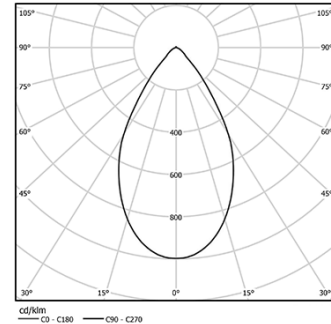

4,5W / 280lm / 3000K / DALI / Diffuse /
ø75mm

60418

Design: O/M

Ceiling-recessed luminaire made of aluminium die-cast.

Recessing accessory for flush version supplied separately.

LED CRI>90 / >50.000h, L80/B10
2-step MacAdam / power supply included
IP54 | 230Vac | 50/60Hz

LED	3000K	Light Source	Luminaire
Power		4,5W	5,8W
Flux		520lm	280lm
Efficiency		116lm/W	49lm/W
LOR		-	54%
UGR		-	<25

Ø70 (trim version)

Finishes

- .04 Matt White
- .05 Matt Black

Optional

- 59063** Flush accessory (12.5mm ceilings)
176x17mm
- 59064** Flush accessory (15mm ceilings)
176x19,5mm
- 59065** Flush accessory (25mm ceilings)
176x29,5mm