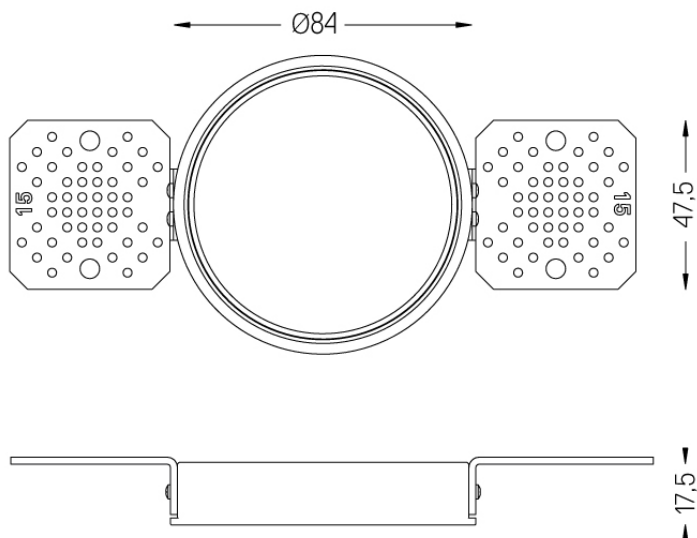

4,5W / 280lm / 3000K / DALI / Diffuse /
ø75mm

60418

Design: O/M

Ceiling-recessed luminaire made of aluminium die-cast.

Recessing accessory for flush version supplied separately.

LED CRI>90 / >50.000h, L80/B10
2-step MacAdam / power supply included
IP54 | 230Vac | 50/60Hz

Beam IP54

Flush accessory (12.5mm
ceilings)

59063

mm

Ø88

Flush accessory Beam $\varnothing 75$
For 12.5mm ceilings.

Weight
0,05Kg

Finishes
.99

Beam IP54

Flush accessory (15mm
ceilings)

59064

1 mm

Ø88

Flush accessory Beam $\varnothing 75$
For 15mm ceilings.

Weight
0,05Kg

Finishes
.99

Beam IP54

Flush accessory (25mm
ceilings)

59065

Ø88

Flush accessory Beam $\varnothing 75$
For 25mm ceilings.

Weight
0,05Kg

Finishes
.99