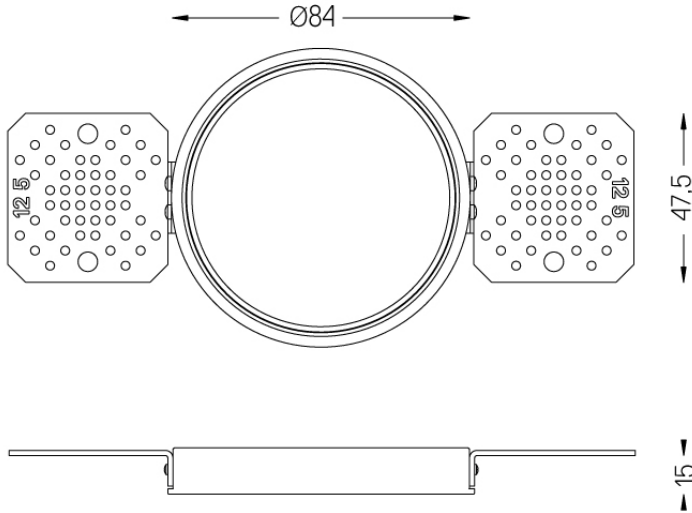

LED	3000K	Light Source	Luminaire
Power		4,5W	5,8W
Flux		520lm	280lm
Efficiency		116lm/W	49lm/W
LOR		-	54%
UGR		-	<25

Ø70 (trim version)

Finishes

- .04 Matt White
- .05 Matt Black

Optional

- 59063** Flush accessory (12.5mm ceilings)
176x17mm
- 59064** Flush accessory (15mm ceilings)
176x19,5mm
- 59065** Flush accessory (25mm ceilings)
176x29,5mm

Beam IP54

Flush accessory (12.5mm
ceilings)

59063

mm

Ø88

Flush accessory Beam $\varnothing 75$
For 12.5mm ceilings.

Weight
0,05Kg

Finishes
.99

Beam IP54

Flush accessory (15mm
ceilings)

59064

1 mm

Ø88

Flush accessory Beam $\varnothing 75$
For 15mm ceilings.

Weight
0,05Kg

Finishes
.99

Beam IP54

Flush accessory (25mm
ceilings)

59065

Ø88

Flush accessory Beam $\varnothing 75$
For 25mm ceilings.

Weight
0,05Kg

Finishes
.99