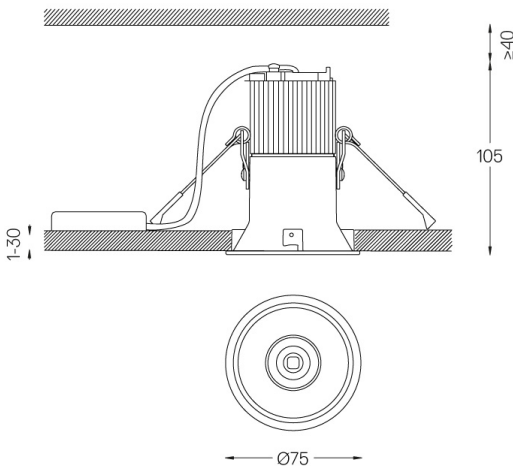

Beam IP54

4,5W / 375lm / 3000K / DALI / Flood 37° /
ø75mm

60416

Design: O/M

Ceiling-recessed luminaire made of aluminium die-cast.

Recessing accessory for flush version supplied separately.

LED CRI>90 / >50.000h, L80/B10
2-step MacAdam / power supply included
IP54 | 230Vac | 50/60Hz

LED	3000K	Light Source	Luminaire
Power	4,5W		5,8W
Flux	520lm		375lm
Efficiency	116lm/W		65lm/W
LOR	-		72%
UGR	-		<19

Beam angle
Flood 37°

Application

Weight
0,38Kg

Ø70 (trim version)

Finishes

- .04 Matt White
- .05 Matt Black

Optional

- 59063** Flush accessory (12.5mm ceilings)
176x17mm
- 59064** Flush accessory (15mm ceilings)
176x19,5mm
- 59065** Flush accessory (25mm ceilings)
176x29,5mm

For the specific supply of "DALI 2" drivers, please contact:
support@om-light.com

The cutout dimensions are for plasterboard ceilings. For other type of material please contact: support@om-light.com

Data according to regulations

2019/2020/EU supplemented by 2021/341 | 2019/2015/EU
supplemented by 2021/340/EU Energy Consumption Labelling
Ordinance. This product contains a light source of efficiency class F
Model Identifier 2053560257L