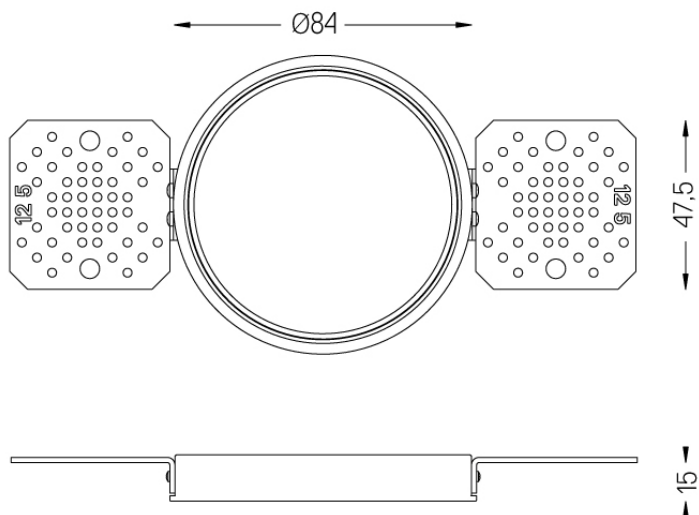

The cutout dimensions are for plasterboard ceilings. For other type of material please contact: support@om-light.com

Data according to regulations

2019/2020/EU supplemented by 2021/341 | 2019/2015/EU supplemented by 2021/340/EU Energy Consumption Labelling Ordinance. This product contains a light source of efficiency class F Model Identifier 2053560257L

## Beam IP54

Flush accessory (12.5mm  
ceilings)

59063

mm

Ø88

Flush accessory Beam  $\varnothing 75$   
For 12.5mm ceilings.

Weight  
0,05Kg

Finishes  
.99

## Beam IP54

Flush accessory (15mm  
ceilings)

59064

1 mm

Ø88

Flush accessory Beam  $\varnothing 75$   
For 15mm ceilings.

Weight  
0,05Kg

Finishes  
.99

## Beam IP54

Flush accessory (25mm  
ceilings)

59065

mm

Ø88

Flush accessory Beam  $\varnothing 75$   
For 25mm ceilings.

Weight  
0,05Kg

Finishes  
.99