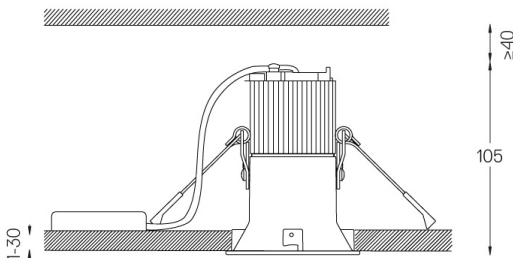

Beam IP54

4,5W / 365lm / 3000K / DALI / Medium 23° /
ø75mm

60414

Design: O/M

Ceiling-recessed luminaire made of aluminium die-cast.

Recessing accessory for flush version supplied separately.

LED CRI>90 / >50.000h, L80/B10
2-step MacAdam / power supply included
IP54 | 230Vac | 50/60Hz

LED	3000K	Light Source	Luminaire
Power		4,5W	5,8W
Flux		520lm	365lm
Efficiency		116lm/W	63lm/W
LOR		-	70%
UGR		-	<16

Beam angle
Medium 23°

Application

Weight
0,38Kg

Ø70 (trim version)

Finishes

- .04 Matt White
- .05 Matt Black

Optional

- 59063** Flush accessory (12.5mm ceilings)
176x17mm
- 59064** Flush accessory (15mm ceilings)
176x19,5mm
- 59065** Flush accessory (25mm ceilings)
176x29,5mm

For the specific supply of "DALI 2" drivers, please contact:
support@om-light.com

The cutout dimensions are for plasterboard ceilings. For other type of material please contact: support@om-light.com

Data according to regulations

2019/2020/EU supplemented by 2021/341 | 2019/2015/EU supplemented by 2021/340/EU Energy Consumption Labelling Ordinance. This product contains a light source of efficiency class F Model Identifier 2053560257L