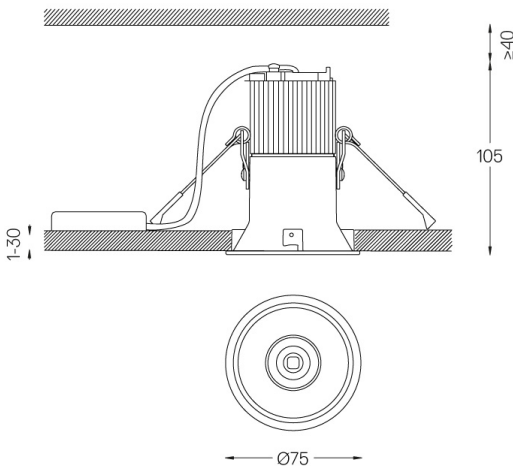

## Beam IP54

4,5W / 365lm / 3000K / DALI / Medium 23° /  
ø75mm

60414

Design: O/M

Ceiling-recessed luminaire made of aluminium die-cast.

Recessing accessory for flush version supplied separately.

LED CRI>90 / >50.000h, L80/B10  
2-step MacAdam / power supply included  
IP54 | 230Vac | 50/60Hz

LED	3000K	Light Source	Luminaire
Power		4,5W	5,8W
Flux		520lm	365lm
Efficiency		116lm/W	63lm/W
LOR		-	70%
UGR		-	<16

Beam angle  
Medium 23°

Application

Weight  
0,38Kg

Ø70 (trim version)

Finishes

- .04 Matt White
- .05 Matt Black

Optional

- 59063** Flush accessory (12.5mm ceilings)  
176x17mm
- 59064** Flush accessory (15mm ceilings)  
176x19,5mm
- 59065** Flush accessory (25mm ceilings)  
176x29,5mm

For the specific supply of "DALI 2" drivers, please contact:  
support@om-light.com

The cutout dimensions are for plasterboard ceilings. For other type of material please contact: support@om-light.com

Data according to regulations

2019/2020/EU supplemented by 2021/341 | 2019/2015/EU supplemented by 2021/340/EU Energy Consumption Labelling Ordinance. This product contains a light source of efficiency class F Model Identifier 2053560257L