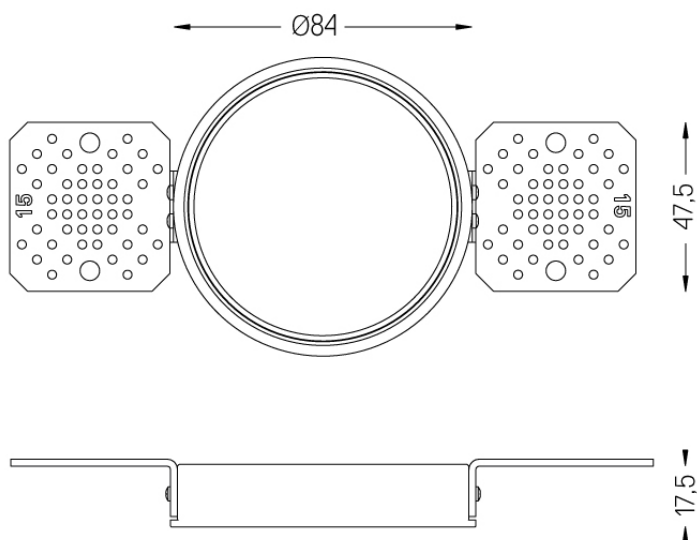

The cutout dimensions are for plasterboard ceilings. For other type of material please contact: support@om-light.com

Data according to regulations

2019/2020/EU supplemented by 2021/341 | 2019/2015/EU supplemented by 2021/340/EU Energy Consumption Labelling Ordinance. This product contains a light source of efficiency class F Model Identifier 2053560257L

## Beam IP54

Flush accessory (12.5mm  
ceilings)

59063

mm

Ø88

Flush accessory Beam  $\varnothing 75$   
For 12.5mm ceilings.

Weight  
0,05Kg

Finishes  
.99

## Beam IP54

Flush accessory (15mm  
ceilings)

59064

1 mm

Ø88

Flush accessory Beam  $\varnothing 75$   
For 15mm ceilings.

Weight  
0,05Kg

Finishes  
.99

## Beam IP54

Flush accessory (25mm  
ceilings)

59065

mm

Ø88

Flush accessory Beam  $\varnothing 75$   
For 25mm ceilings.

Weight  
0,05Kg

Finishes  
.99