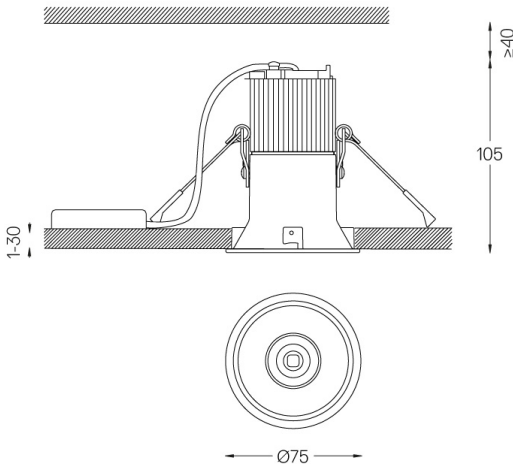

4,5W / 280lm / 3000K / On/Off / Diffuse /  
ø75mm

60411

Design: O/M

Ceiling-recessed luminaire made of aluminium die-cast.

Recessing accessory for flush version supplied separately.

LED CRI>90 / >50.000h, L80/B10  
2-step MacAdam / power supply included  
IP54 | 230Vac | 50/60Hz

LED	3000K	Light Source	Luminaire
Power		4,5W	5,8W
Flux		520lm	280lm
Efficiency		116lm/W	49lm/W
LOR		-	54%
UGR		-	<25

Beam angle  
Diffuse

Application

Weight  
0,38Kg

Ø70 (trim version)

Finishes

- .04 Matt White
- .05 Matt Black

Optional

- 59063** Flush accessory (12.5mm ceilings)  
176x17mm
- 59064** Flush accessory (15mm ceilings)  
176x19,5mm
- 59065** Flush accessory (25mm ceilings)  
176x29,5mm

The cutout dimensions are for plasterboard ceilings. For other type of material please contact: support@om-light.com