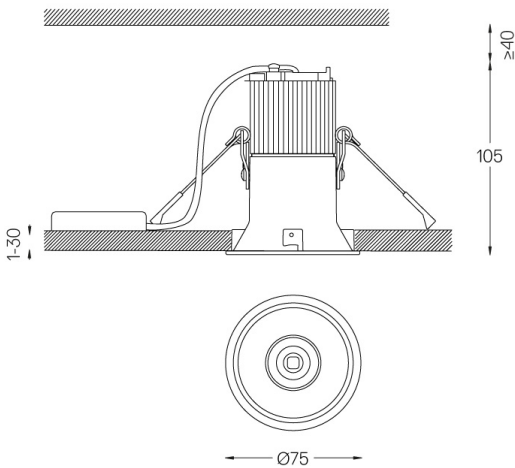

## Beam IP54

10W / 750lm / 3000K / On/Off / Flood 37° /  
ø75mm

60410

Design: O/M

Ceiling-recessed luminaire made of aluminium die-cast.

Recessing accessory for flush version supplied separately.

LED CRI>90 / >50.000h, L80/B10  
2-step MacAdam / power supply included  
IP54 | 230Vac | 50/60Hz

LED	3000K	Light Source	Luminaire
Power	10W		12,5W
Flux	1035lm		750lm
Efficiency	104lm/W		60lm/W
LOR	-		72%
UGR	-		<22

Beam angle  
Flood 37°

Application

Weight  
0,38Kg

Ø70 (trim version)

Finishes

- .04 Matt White
- .05 Matt Black

Optional

- 59063** Flush accessory (12.5mm ceilings)  
176x17mm
- 59064** Flush accessory (15mm ceilings)  
176x19,5mm
- 59065** Flush accessory (25mm ceilings)  
176x29,5mm

The cutout dimensions are for plasterboard ceilings. For other type of material please contact: support@om-light.com