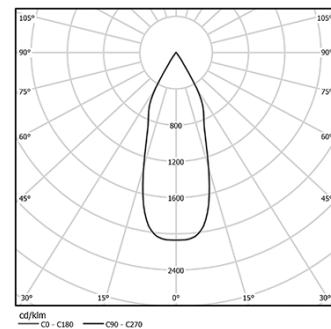

Beam IP54

10W / 750lm / 3000K / On/Off / Flood 37° /
ø75mm

60410

Design: O/M

Ceiling-recessed luminaire made of aluminium die-cast.

Recessing accessory for flush version supplied separately.

LED CRI>90 / >50.000h, L80/B10
2-step MacAdam / power supply included
IP54 | 230Vac | 50/60Hz

LED	3000K	Light Source	Luminaire
Power	10W	104lm/W	12,5W
Flux	1035lm	60lm/W	750lm
Efficiency	104lm/W	-	72%
LOR	-	-	<22
UGR	-	-	<22

Beam angle
Flood 37°

Application

Weight
0,38Kg

Ø70 (trim version)

Finishes

- .04 Matt White
- .05 Matt Black

Optional

- 59063 Flush accessory (12.5mm ceilings)
176x17mm
- 59064 Flush accessory (15mm ceilings)
176x19,5mm
- 59065 Flush accessory (25mm ceilings)
176x29,5mm

The cutout dimensions are for plasterboard ceilings. For other type of material please contact: support@om-light.com