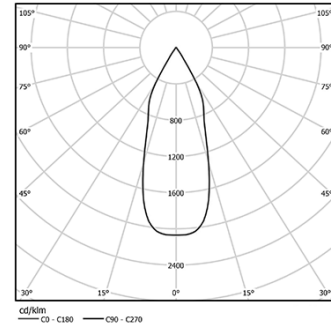

## Beam IP54

10W / 750lm / 3000K / On/Off / Flood 37° /  
ø75mm

60410

Design: O/M

Ceiling-recessed luminaire made of aluminium die-cast.

Recessing accessory for flush version supplied separately.

LED CRI>90 / >50.000h, L80/B10  
2-step MacAdam / power supply included  
IP54 | 230Vac | 50/60Hz

LED	3000K	Light Source	Luminaire
Power	10W		12,5W
Flux	1035lm		750lm
Efficiency	104lm/W		60lm/W
LOR	-		72%
UGR	-		<22

Beam angle  
Flood 37°

Application

Weight  
0,38Kg

Ø70 (trim version)

Finishes

- .04 Matt White
- .05 Matt Black

Optional

- 59063** Flush accessory (12.5mm ceilings)  
176x17mm
- 59064** Flush accessory (15mm ceilings)  
176x19,5mm
- 59065** Flush accessory (25mm ceilings)  
176x29,5mm

The cutout dimensions are for plasterboard ceilings. For other type of material please contact: support@om-light.com