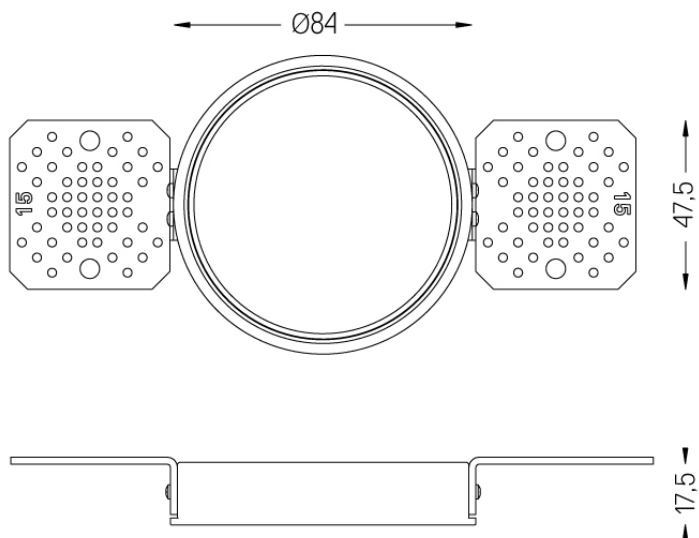

- .04 Matt White
- .05 Matt Black

Optional

- 59063 Flush accessory (12.5mm ceilings)
176x17mm
- 59064 Flush accessory (15mm ceilings)
176x19,5mm
- 59065 Flush accessory (25mm ceilings)
176x29,5mm

The cutout dimensions are for plasterboard ceilings. For other type of material please contact: support@om-light.com

Beam IP54

Flush accessory (12.5mm
ceilings)

59063

mm

Ø88

Flush accessory Beam $\varnothing 75$
For 12.5mm ceilings.

Weight
0,05Kg

Finishes
.99

Beam IP54

Flush accessory (15mm
ceilings)

59064

1 mm

Ø88

Flush accessory Beam $\varnothing 75$
For 15mm ceilings.

Weight
0,05Kg

Finishes
.99

Beam IP54

Flush accessory (25mm
ceilings)

59065

mm

Ø88

Flush accessory Beam $\varnothing 75$
For 25mm ceilings.

Weight
0,05Kg

Finishes
.99