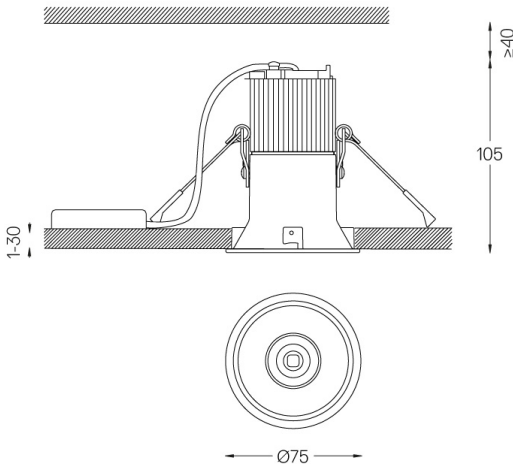

## Beam IP54

10W / 750lm / 3000K / On/Off / Flood 37° /  
ø75mm

60410

Design: O/M

Ceiling-recessed luminaire made of aluminium die-cast.

Recessing accessory for flush version supplied separately.

LED CRI>90 / >50.000h, L80/B10  
2-step MacAdam / power supply included  
IP54 | 230Vac | 50/60Hz

LED	3000K	Light Source	Luminaire
Power	10W		12,5W
Flux	1035lm		750lm
Efficiency	104lm/W		60lm/W
LOR	-		72%
UGR	-		<22

Beam angle  
Flood 37°

Application

Weight  
0,38Kg

Ø70 (trim version)

Finishes

- .04 Matt White
- .05 Matt Black

Optional

- 59063** Flush accessory (12.5mm ceilings)  
176x17mm
- 59064** Flush accessory (15mm ceilings)  
176x19,5mm
- 59065** Flush accessory (25mm ceilings)  
176x29,5mm

The cutout dimensions are for plasterboard ceilings. For other type of material please contact: support@om-light.com