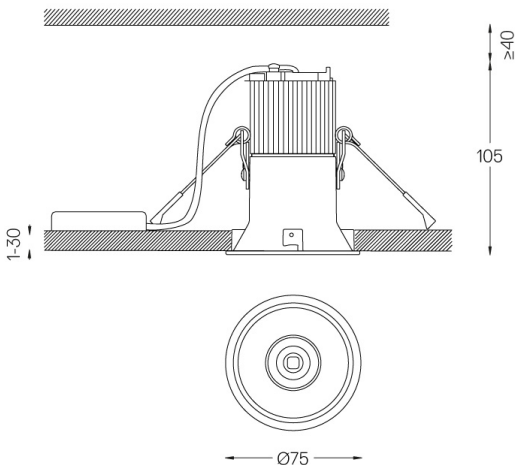

Beam IP54

10W / 750lm / 3000K / On/Off / Flood 37° /
ø75mm

60410

Design: O/M

Ceiling-recessed luminaire made of aluminium die-cast.

Recessing accessory for flush version supplied separately.

LED CRI>90 / >50.000h, L80/B10
2-step MacAdam / power supply included
IP54 | 230Vac | 50/60Hz

LED	3000K	Light Source	Luminaire
Power	10W		12,5W
Flux	1035lm		750lm
Efficiency	104lm/W		60lm/W
LOR	-		72%
UGR	-		<22

Beam angle
Flood 37°

Application

Weight
0,38Kg

Ø70 (trim version)

Finishes

- .04 Matt White
- .05 Matt Black

Optional

- 59063** Flush accessory (12.5mm ceilings)
176x17mm
- 59064** Flush accessory (15mm ceilings)
176x19,5mm
- 59065** Flush accessory (25mm ceilings)
176x29,5mm

The cutout dimensions are for plasterboard ceilings. For other type of material please contact: support@om-light.com