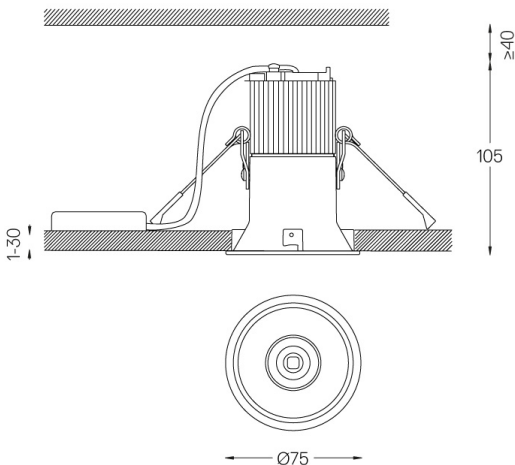

Beam IP54

10W / 750lm / 3000K / On/Off / Flood 37° /
ø75mm

60410

Design: O/M

Ceiling-recessed luminaire made of aluminium die-cast.

Recessing accessory for flush version supplied separately.

LED CRI>90 / >50.000h, L80/B10
2-step MacAdam / power supply included
IP54 | 230Vac | 50/60Hz

LED	3000K	Light Source	Luminaire
Power	10W	104lm/W	12,5W
Flux	1035lm	60lm/W	750lm
Efficiency	104lm/W	-	72%
LOR	-	-	<22
UGR	-	-	<22

Beam angle
Flood 37°

Application

Weight
0,38Kg

Ø70 (trim version)

Finishes

- .04 Matt White
- .05 Matt Black

Optional

- 59063 Flush accessory (12.5mm ceilings)
176x17mm
- 59064 Flush accessory (15mm ceilings)
176x19,5mm
- 59065 Flush accessory (25mm ceilings)
176x29,5mm

The cutout dimensions are for plasterboard ceilings. For other type of material please contact: support@om-light.com

Beam IP54

Flush accessory (12.5mm
ceilings)

59063

mm

Ø88

Flush accessory Beam $\varnothing 75$
For 12.5mm ceilings.

Weight
0,05Kg

Finishes
.99