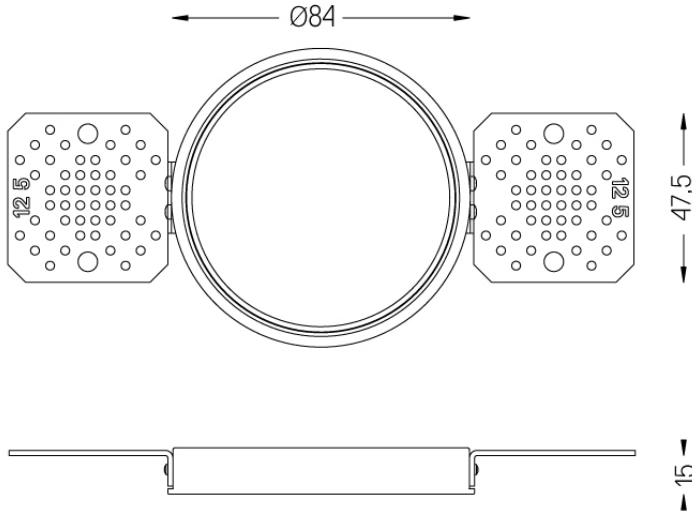

- .04 Matt White
- .05 Matt Black

Optional

- 59063 Flush accessory (12.5mm ceilings)
176x17mm
- 59064 Flush accessory (15mm ceilings)
176x19,5mm
- 59065 Flush accessory (25mm ceilings)
176x29,5mm

The cutout dimensions are for plasterboard ceilings. For other type of material please contact: support@om-light.com

Beam IP54

Flush accessory (12.5mm
ceilings)

59063

mm

Ø88

Flush accessory Beam $\varnothing 75$
For 12.5mm ceilings.

Weight
0,05Kg

Finishes
.99

Beam IP54

Flush accessory (15mm
ceilings)

59064

1 mm

Ø88

Flush accessory Beam $\varnothing 75$
For 15mm ceilings.

Weight
0,05Kg

Finishes
.99

Beam IP54

Flush accessory (25mm
ceilings)

59065

mm

Ø88

Flush accessory Beam $\varnothing 75$
For 25mm ceilings.

Weight
0,05Kg

Finishes
.99