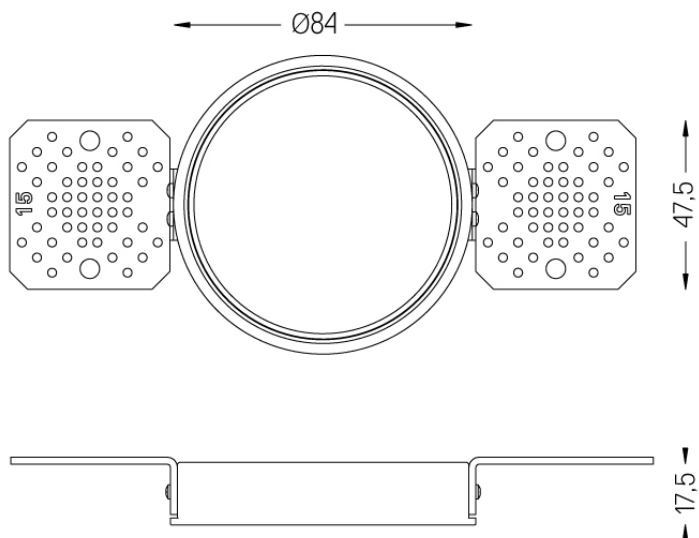

The cutout dimensions are for plasterboard ceilings. For other type of material please contact: support@om-light.com

Data according to regulations

2019/2020/EU supplemented by 2021/341 | 2019/2015/EU
supplemented by 2021/340/EU Energy Consumption Labelling
Ordinance. This product contains a light source of efficiency class F
Model Identifier 2053560257L

Beam IP54

Flush accessory (12.5mm
ceilings)

59063

1 mm

Ø88

Flush accessory Beam $\varnothing 75$
For 12.5mm ceilings.

Weight
0,05Kg

Finishes
.99

Beam IP54

Flush accessory (15mm
ceilings)

59064

mm

Ø88

Flush accessory Beam $\varnothing 75$
For 15mm ceilings.

Weight
0,05Kg

Finishes
.99

Beam IP54

Flush accessory (25mm
ceilings)

59065

mm

Ø88

Flush accessory Beam $\varnothing 75$
For 25mm ceilings.

Weight
0,05Kg

Finishes
.99