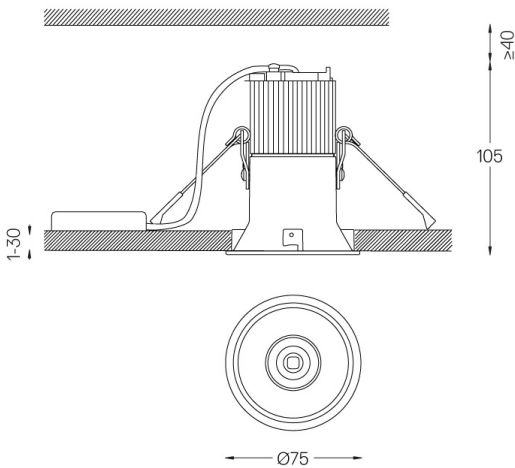

4,5W / 375lm / 3000K / On/Off / Flood 37° /
ø75mm

60409

Design: O/M

Ceiling-recessed luminaire made of aluminium die-cast.

Recessing accessory for flush version supplied separately.

LED CRI>90 / >50.000h, L80/B10
2-step MacAdam / power supply included
IP54 | 230Vac | 50/60Hz

LED	3000K	Light Source	Luminaire
Power		4,5W	5,8W
Flux		520lm	375lm
Efficiency		116lm/W	65lm/W
LOR		-	72%
UGR		-	<19

Ø70 (trim version)

Finishes

- .04 Matt White
- .05 Matt Black

Optional

- 59063** Flush accessory (12.5mm ceilings)
176x17mm
- 59064** Flush accessory (15mm ceilings)
176x19,5mm
- 59065** Flush accessory (25mm ceilings)
176x29,5mm

The cutout dimensions are for plasterboard ceilings. For other type of material please contact: support@om-light.com

Data according to regulations

2019/2020/EU supplemented by 2021/341 | 2019/2015/EU
supplemented by 2021/340/EU Energy Consumption Labelling
Ordinance. This product contains a light source of efficiency class F
Model Identifier 2053560257L

Beam IP54

Flush accessory (15mm
ceilings)

59064

mm

Ø88

Flush accessory Beam $\varnothing 75$
For 15mm ceilings.

Weight
0,05Kg

Finishes
.99