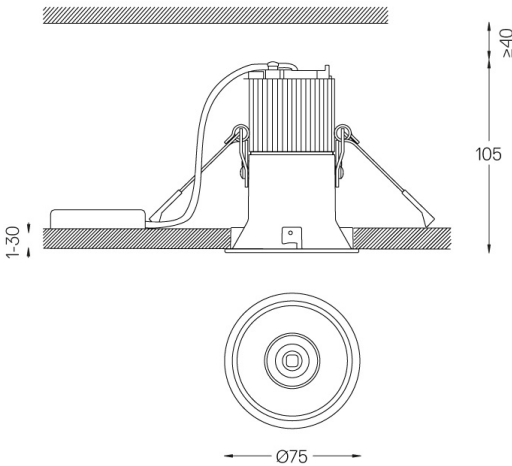

4,5W / 375lm / 3000K / On/Off / Flood 37° /
ø75mm

60409

Design: O/M

Ceiling-recessed luminaire made of aluminium die-cast.

Recessing accessory for flush version supplied separately.

LED CRI>90 / >50.000h, L80/B10
2-step MacAdam / power supply included
IP54 | 230Vac | 50/60Hz

Beam angle
Flood 37°

Application

Weight
0,38Kg

Ø70 (trim version)

Finishes

- .04 Matt White
- .05 Matt Black

Optional

- 59063** Flush accessory (12.5mm ceilings)
176x17mm
- 59064** Flush accessory (15mm ceilings)
176x19,5mm
- 59065** Flush accessory (25mm ceilings)
176x29,5mm

The cutout dimensions are for plasterboard ceilings. For other type of material please contact: support@om-light.com

Data according to regulations

2019/2020/EU supplemented by 2021/341 | 2019/2015/EU
supplemented by 2021/340/EU Energy Consumption Labelling
Ordinance. This product contains a light source of efficiency class F
Model Identifier 2053560257L