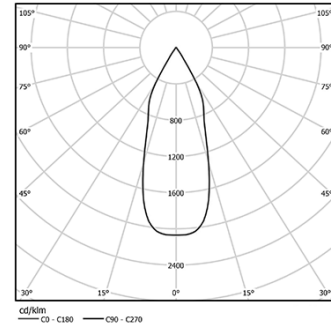

4,5W / 375lm / 3000K / On/Off / Flood 37° /
ø75mm

60409

Design: O/M

Ceiling-recessed luminaire made of aluminium die-cast.

Recessing accessory for flush version supplied separately.

LED CRI>90 / >50.000h, L80/B10
2-step MacAdam / power supply included
IP54 | 230Vac | 50/60Hz

| LED | 3000K | Light Source | Luminaire |
|------------|-------|--------------|-----------|
| Power | | 4,5W | 5,8W |
| Flux | | 520lm | 375lm |
| Efficiency | | 116lm/W | 65lm/W |
| LOR | | - | 72% |
| UGR | | - | <19 |

Beam angle
Flood 37°

Application

Weight
0,38Kg

Ø70 (trim version)

Finishes

- .04 Matt White
- .05 Matt Black

Optional

- 59063** Flush accessory (12.5mm ceilings)
176x17mm
- 59064** Flush accessory (15mm ceilings)
176x19,5mm
- 59065** Flush accessory (25mm ceilings)
176x29,5mm

The cutout dimensions are for plasterboard ceilings. For other type of material please contact: support@om-light.com

Data according to regulations

2019/2020/EU supplemented by 2021/341 | 2019/2015/EU
supplemented by 2021/340/EU Energy Consumption Labelling
Ordinance. This product contains a light source of efficiency class F
Model Identifier 2053560257L