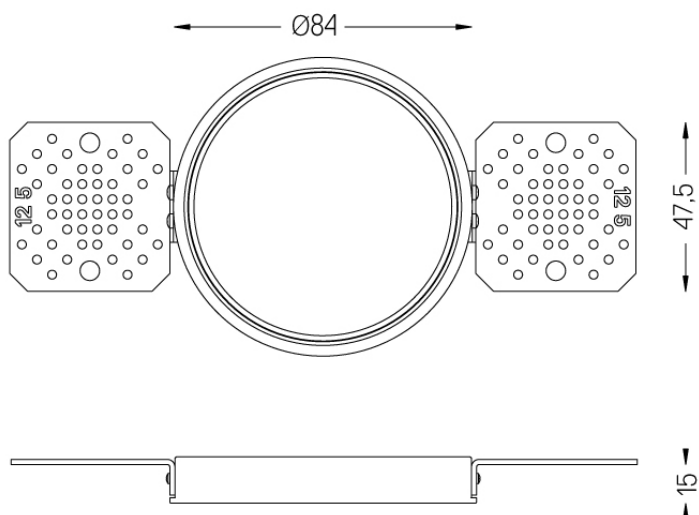

The cutout dimensions are for plasterboard ceilings. For other type of material please contact: support@om-light.com

Data according to regulations

2019/2020/EU supplemented by 2021/341 | 2019/2015/EU
supplemented by 2021/340/EU Energy Consumption Labelling
Ordinance. This product contains a light source of efficiency class F
Model Identifier 2053560257L

Beam IP54

Flush accessory (12.5mm
ceilings)

59063

1 mm

Ø88

Flush accessory Beam $\varnothing 75$
For 12.5mm ceilings.

Weight
0,05Kg

Finishes
.99

Beam IP54

Flush accessory (15mm
ceilings)

59064

mm

Ø88

Flush accessory Beam $\varnothing 75$
For 15mm ceilings.

Weight
0,05Kg

Finishes
.99

Beam IP54

Flush accessory (25mm
ceilings)

59065

mm

Ø88

Flush accessory Beam $\varnothing 75$
For 25mm ceilings.

Weight
0,05Kg

Finishes
.99