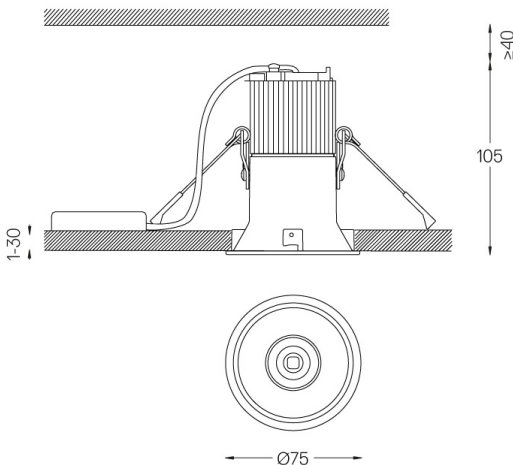

Beam IP54

4,5W / 375lm / 3000K / On/Off / Flood 37° /
ø75mm

60409

Design: O/M

Ceiling-recessed luminaire made of aluminium die-cast.

Recessing accessory for flush version supplied separately.

LED CRI>90 / >50.000h, L80/B10
2-step MacAdam / power supply included
IP54 | 230Vac | 50/60Hz

LED	3000K	Light Source	Luminaire
Power		4,5W	5,8W
Flux		520lm	375lm
Efficiency		116lm/W	65lm/W
LOR		-	72%
UGR		-	<19

Beam angle
Flood 37°

Application

Weight
0,38Kg

Ø70 (trim version)

Finishes

- .04 Matt White
- .05 Matt Black

Optional

- 59063** Flush accessory (12.5mm ceilings)
176x17mm
- 59064** Flush accessory (15mm ceilings)
176x19,5mm
- 59065** Flush accessory (25mm ceilings)
176x29,5mm

The cutout dimensions are for plasterboard ceilings. For other type of material please contact: support@om-light.com