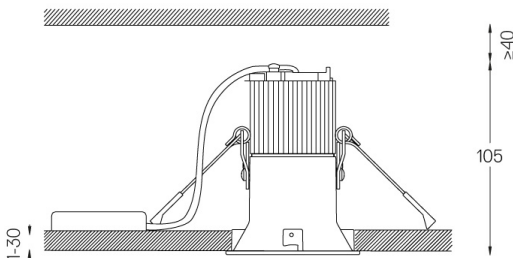

4,5W / 365lm / 3000K / On/Off / Medium  
23° / ø75mm

60407

Design: O/M

Ceiling-recessed luminaire made of aluminium die-cast.

Recessing accessory for flush version supplied separately.

LED CRI>90 / >50.000h, L80/B10  
2-step MacAdam / power supply included  
IP54 | 230Vac | 50/60Hz

LED	3000K	Light Source	Luminaire
Power		4,5W	5,8W
Flux		520lm	365lm
Efficiency		116lm/W	63lm/W
LOR		-	70%
UGR		-	<16

Ø70 (trim version)

Finishes

- .04 Matt White
- .05 Matt Black

Optional

- 59063** Flush accessory (12.5mm ceilings)  
176x17mm
- 59064** Flush accessory (15mm ceilings)  
176x19,5mm
- 59065** Flush accessory (25mm ceilings)  
176x29,5mm

The cutout dimensions are for plasterboard ceilings. For other type of material please contact: support@om-light.com

Data according to regulations

2019/2020/EU supplemented by 2021/341 | 2019/2015/EU supplemented by 2021/340/EU Energy Consumption Labelling Ordinance. This product contains a light source of efficiency class F Model Identifier 2053560257L