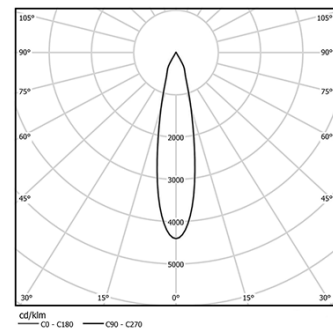

4,5W / 365lm / 3000K / On/Off / Medium  
23° / ø75mm

60407

Design: O/M

Ceiling-recessed luminaire made of aluminium die-cast.

Recessing accessory for flush version supplied separately.

LED CRI>90 / >50.000h, L80/B10  
2-step MacAdam / power supply included  
IP54 | 230Vac | 50/60Hz

LED	3000K	Light Source	Luminaire
Power		4,5W	5,8W
Flux		520lm	365lm
Efficiency		116lm/W	63lm/W
LOR		-	70%
UGR		-	<16

Ø70 (trim version)

Finishes

- .04 Matt White
- .05 Matt Black

Optional

- 59063** Flush accessory (12.5mm ceilings)  
176x17mm
- 59064** Flush accessory (15mm ceilings)  
176x19,5mm
- 59065** Flush accessory (25mm ceilings)  
176x29,5mm

The cutout dimensions are for plasterboard ceilings. For other type of material please contact: support@om-light.com

Data according to regulations

2019/2020/EU supplemented by 2021/341 | 2019/2015/EU supplemented by 2021/340/EU Energy Consumption Labelling Ordinance. This product contains a light source of efficiency class F Model Identifier 2053560257L