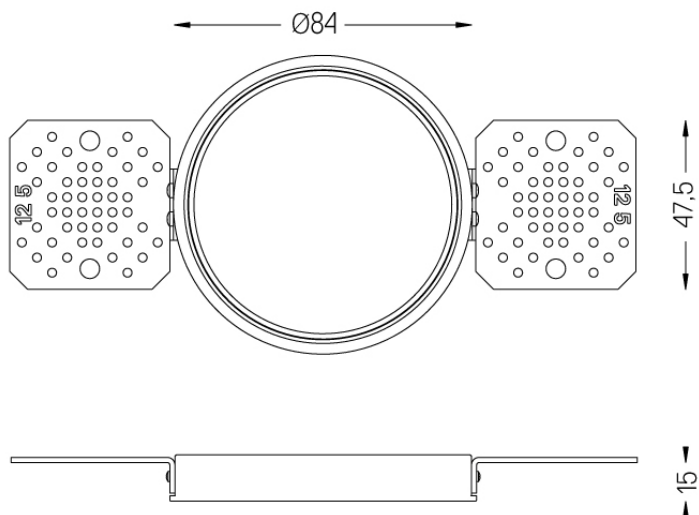

The cutout dimensions are for plasterboard ceilings. For other type of material please contact: support@om-light.com

Data according to regulations

2019/2020/EU supplemented by 2021/341 | 2019/2015/EU supplemented by 2021/340/EU Energy Consumption Labelling Ordinance. This product contains a light source of efficiency class F Model Identifier 2053560257L

## Beam IP54

Flush accessory (12.5mm  
ceilings)

59063

mm

Ø88

Flush accessory Beam  $\varnothing 75$   
For 12.5mm ceilings.

Weight  
0,05Kg

Finishes  
.99

## Beam IP54

Flush accessory (15mm  
ceilings)

59064

1 mm

Ø88

Flush accessory Beam  $\varnothing 75$   
For 15mm ceilings.

Weight  
0,05Kg

Finishes  
.99

## Beam IP54

Flush accessory (25mm  
ceilings)

59065

Ø88

Flush accessory Beam  $\varnothing 75$   
For 25mm ceilings.

Weight  
0,05Kg

Finishes  
.99