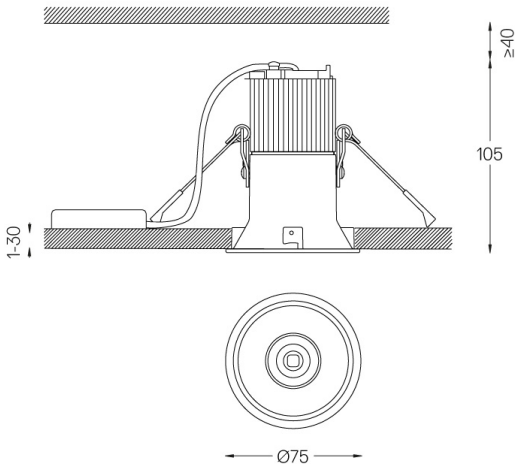

4,5W / 365lm / 3000K / On/Off / Medium
23° / ø75mm

60407

Design: O/M

Ceiling-recessed luminaire made of aluminium die-cast.

Recessing accessory for flush version supplied separately.

LED CRI>90 / >50.000h, L80/B10
2-step MacAdam / power supply included
IP54 | 230Vac | 50/60Hz

LED	3000K	Light Source	Luminaire
Power		4,5W	5,8W
Flux		520lm	365lm
Efficiency		116lm/W	63lm/W
LOR		-	70%
UGR		-	<16

Beam angle
Medium 23°

Application

Weight
0,38Kg

Ø70 (trim version)

Finishes

- .04 Matt White
- .05 Matt Black

Optional

- 59063** Flush accessory (12.5mm ceilings)
176x17mm
- 59064** Flush accessory (15mm ceilings)
176x19,5mm
- 59065** Flush accessory (25mm ceilings)
176x29,5mm

The cutout dimensions are for plasterboard ceilings. For other type of material please contact: support@om-light.com