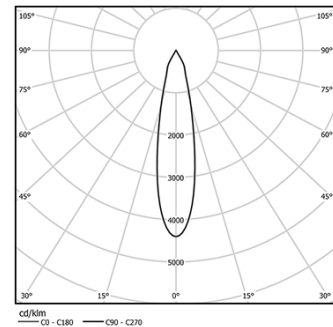

4,5W / 365lm / 3000K / On/Off / Medium
23° / ø75mm

60407

Design: O/M

Ceiling-recessed luminaire made of aluminium die-cast.

Recessing accessory for flush version supplied separately.

LED CRI>90 / >50.000h, L80/B10
2-step MacAdam / power supply included
IP54 | 230Vac | 50/60Hz

LED	3000K	Light Source	Luminaire
Power		4,5W	5,8W
Flux		520lm	365lm
Efficiency		116lm/W	63lm/W
LOR		-	70%
UGR		-	<16

Beam angle
Medium 23°

Application

Weight
0,38Kg

Ø70 (trim version)

Finishes

- .04 Matt White
- .05 Matt Black