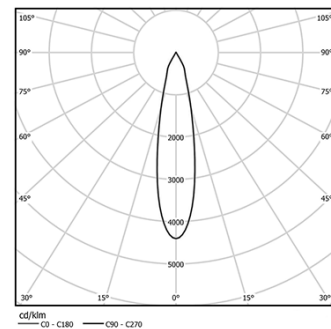

4,5W / 365lm / 3000K / On/Off / Medium
23° / ø75mm

60407

Design: O/M

Ceiling-recessed luminaire made of aluminium die-cast.

Recessing accessory for flush version supplied separately.

LED CRI>90 / >50.000h, L80/B10
2-step MacAdam / power supply included
IP54 | 230Vac | 50/60Hz

LED	3000K	Light Source	Luminaire
Power		4,5W	5,8W
Flux		520lm	365lm
Efficiency		116lm/W	63lm/W
LOR		-	70%
UGR		-	<16

Beam angle
Medium 23°

Application

Weight
0,38Kg

Ø70 (trim version)

Finishes

- .04 Matt White
- .05 Matt Black