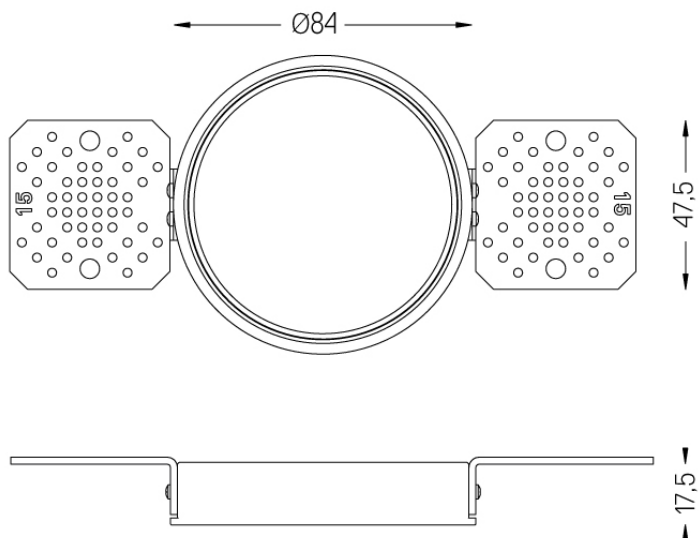

The cutout dimensions are for plasterboard ceilings. For other type of material please contact: support@om-light.com

Data according to regulations

2019/2020/EU supplemented by 2021/341 | 2019/2015/EU supplemented by 2021/340/EU Energy Consumption Labelling Ordinance. This product contains a light source of efficiency class F Model Identifier 2053560257L

## Beam IP54

Flush accessory (12.5mm  
ceilings)

59063

mm

Ø88

Flush accessory Beam  $\varnothing 75$   
For 12.5mm ceilings.

Weight  
0,05Kg

Finishes  
.99

## Beam IP54

Flush accessory (15mm  
ceilings)

59064

1 mm

Ø88

Flush accessory Beam  $\varnothing 75$   
For 15mm ceilings.

Weight  
0,05Kg

Finishes  
.99

## Beam IP54

Flush accessory (25mm  
ceilings)

59065

Ø88

Flush accessory Beam  $\varnothing 75$   
For 25mm ceilings.

Weight  
0,05Kg

Finishes  
.99