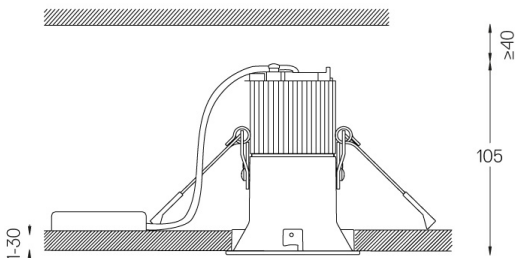

4,5W / 365lm / 3000K / On/Off / Medium
23° / ø75mm

60407

Design: O/M

Ceiling-recessed luminaire made of aluminium die-cast.

Recessing accessory for flush version supplied separately.

LED CRI>90 / >50.000h, L80/B10
2-step MacAdam / power supply included
IP54 | 230Vac | 50/60Hz

LED	3000K	Light Source	Luminaire
Power		4,5W	5,8W
Flux		520lm	365lm
Efficiency		116lm/W	63lm/W
LOR		-	70%
UGR		-	<16

Beam angle
Medium 23°

Application

Weight
0,38Kg

Ø70 (trim version)

Finishes

- .04 Matt White
- .05 Matt Black

Optional

- 59063** Flush accessory (12.5mm ceilings)
176x17mm
- 59064** Flush accessory (15mm ceilings)
176x19,5mm
- 59065** Flush accessory (25mm ceilings)
176x29,5mm

The cutout dimensions are for plasterboard ceilings. For other type of material please contact: support@om-light.com