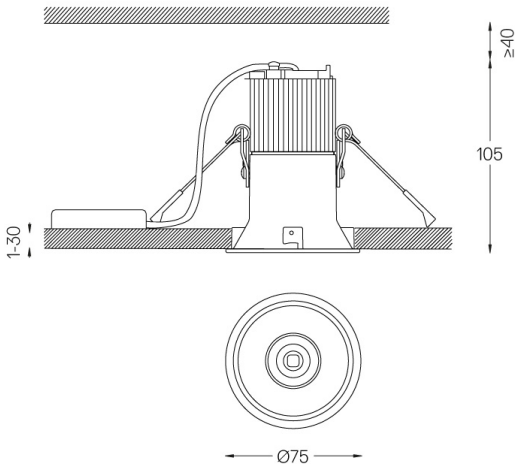

Beam IP54

4,5W / 340lm / 2700K / DALI / Medium 23° /
ø75mm

60400

Design: O/M

Ceiling-recessed luminaire made of aluminium die-cast.

Recessing accessory for flush version supplied separately.

LED CRI>90 / >50.000h, L80/B10
2-step MacAdam / power supply included
IP54 | 230Vac | 50/60Hz

LED	2700K	Light Source	Luminaire
Power	4,5W		5,8W
Flux	480lm		340lm
Efficiency	107lm/W		59lm/W
LOR	-		71%
UGR	-		<16

Beam angle
Medium 23°

Application

Weight
0,38Kg

Ø70 (trim version)

Finishes

- .04 Matt White
- .05 Matt Black

Optional

- 59063** Flush accessory (12.5mm ceilings)
176x17mm
- 59064** Flush accessory (15mm ceilings)
176x19,5mm
- 59065** Flush accessory (25mm ceilings)
176x29,5mm

For the specific supply of "DALI 2" drivers, please contact:
support@om-light.com

The cutout dimensions are for plasterboard ceilings. For other type of material please contact: support@om-light.com

Data according to regulations

2019/2020/EU supplemented by 2021/341 | 2019/2015/EU supplemented by 2021/340/EU Energy Consumption Labelling Ordinance. This product contains a light source of efficiency class F Model Identifier 2053560245L