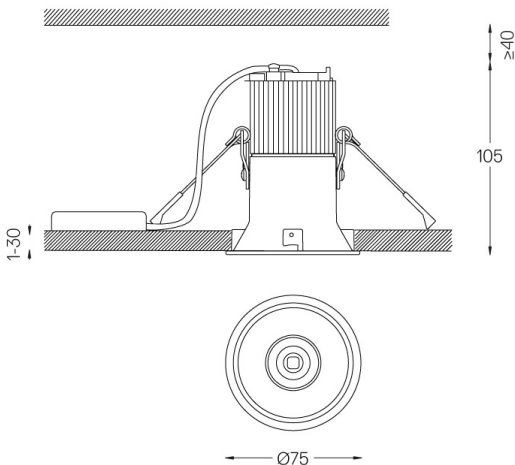

Beam IP54

10W / 700lm / 2700K / On/Off / Flood 37° /
ø75mm

60396

Design: O/M

Ceiling-recessed luminaire made of aluminium die-cast.

Recessing accessory for flush version supplied separately.

LED CRI>90 / >50.000h, L80/B10
2-step MacAdam / power supply included
IP54 | 230Vac | 50/60Hz

LED	2700K	Light Source	Luminaire
Power	10W		12,5W
Flux	955lm		700lm
Efficiency	96lm/W		56lm/W
LOR	-		73%
UGR	-		<22

Beam angle
Flood 37°

Application

Weight
0,38Kg

Ø70 (trim version)

Finishes

- .04 Matt White
- .05 Matt Black

Optional

- 59063** Flush accessory (12.5mm ceilings)
176x17mm
- 59064** Flush accessory (15mm ceilings)
176x19,5mm
- 59065** Flush accessory (25mm ceilings)
176x29,5mm

The cutout dimensions are for plasterboard ceilings. For other type of material please contact: support@om-light.com