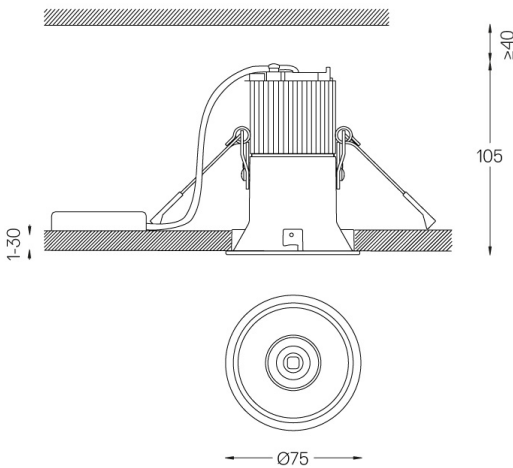

4,5W / 345lm / 2700K / On/Off / Flood 37° /
ø75mm

60395

Design: O/M

Ceiling-recessed luminaire made of aluminium die-cast.

Recessing accessory for flush version supplied separately.

LED CRI>90 / >50.000h, L80/B10
2-step MacAdam / power supply included
IP54 | 230Vac | 50/60Hz

LED	2700K	Light Source	Luminaire
Power		4,5W	5,8W
Flux		480lm	345lm
Efficiency		107lm/W	60lm/W
LOR		-	72%
UGR		-	<19

Beam angle
Flood 37°

Application

Weight
0,38Kg

Ø70 (trim version)

Finishes

- .04 Matt White
- .05 Matt Black

Optional

- 59063** Flush accessory (12.5mm ceilings)
176x17mm
- 59064** Flush accessory (15mm ceilings)
176x19,5mm
- 59065** Flush accessory (25mm ceilings)
176x29,5mm

The cutout dimensions are for plasterboard ceilings. For other type of material please contact: support@om-light.com