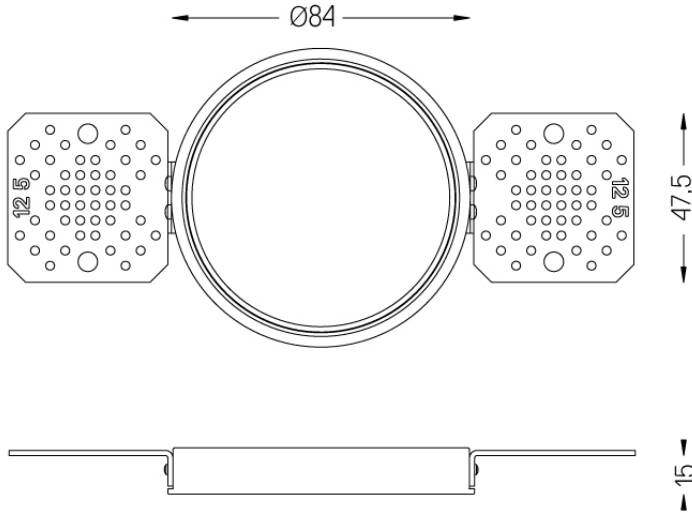

Optional

- 59063** Flush accessory (12.5mm ceilings)
176x17mm
- 59064** Flush accessory (15mm ceilings)
176x19,5mm
- 59065** Flush accessory (25mm ceilings)
176x29,5mm

The cutout dimensions are for plasterboard ceilings. For other type of material please contact: support@om-light.com

Beam IP54

Flush accessory (12.5mm
ceilings)

59063

1 mm

Ø88

Flush accessory Beam $\varnothing 75$
For 12.5mm ceilings.

Weight
0,05Kg

Finishes
.99

Beam IP54

Flush accessory (15mm
ceilings)

59064

1 mm

Ø88

Flush accessory Beam $\varnothing 75$
For 15mm ceilings.

Weight
0,05Kg

Finishes
.99

Beam IP54

Flush accessory (25mm
ceilings)

59065

mm

Ø88

Flush accessory Beam $\varnothing 75$
For 25mm ceilings.

Weight
0,05Kg

Finishes
.99