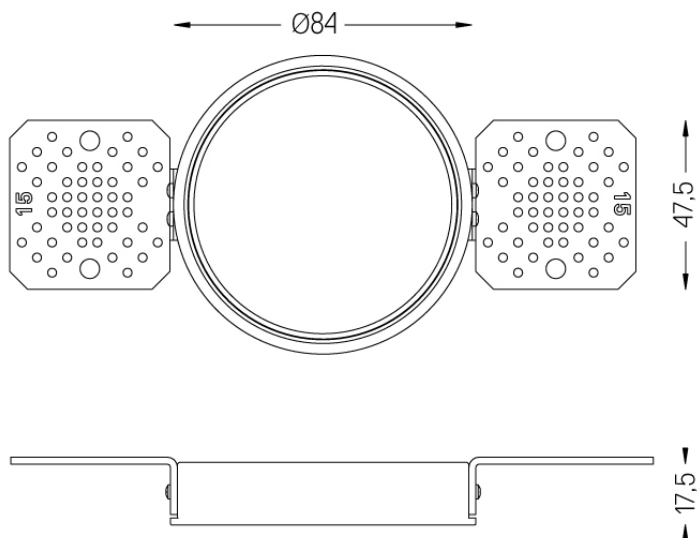

Optional

- 59063** Flush accessory (12.5mm ceilings)
176x17mm
- 59064** Flush accessory (15mm ceilings)
176x19,5mm
- 59065** Flush accessory (25mm ceilings)
176x29,5mm

The cutout dimensions are for plasterboard ceilings. For other type of material please contact: support@om-light.com

Beam IP54

Flush accessory (12.5mm
ceilings)

59063

1 mm

Ø88

Flush accessory Beam $\varnothing 75$
For 12.5mm ceilings.

Weight
0,05Kg

Finishes
.99

Beam IP54

Flush accessory (15mm
ceilings)

59064

1 mm

Ø88

Flush accessory Beam $\varnothing 75$
For 15mm ceilings.

Weight
0,05Kg

Finishes
.99

Beam IP54

Flush accessory (25mm
ceilings)

59065

mm

Ø88

Flush accessory Beam $\varnothing 75$
For 25mm ceilings.

Weight
0,05Kg

Finishes
.99