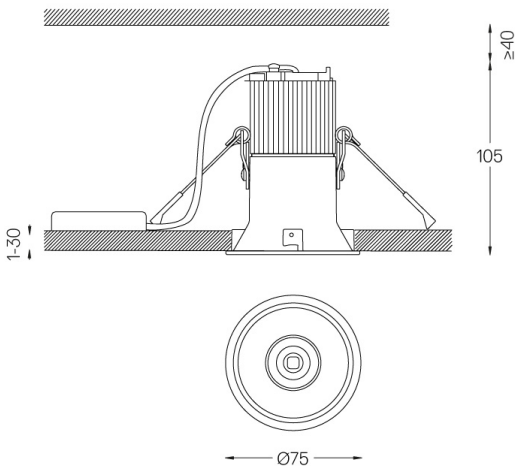

4,5W / 345lm / 2700K / On/Off / Flood 37° /  
ø75mm

60395

Design: O/M

Ceiling-recessed luminaire made of aluminium die-cast.

Recessing accessory for flush version supplied separately.

LED CRI>90 / >50.000h, L80/B10  
2-step MacAdam / power supply included  
IP54 | 230Vac | 50/60Hz

LED	2700K	Light Source	Luminaire
Power		4,5W	5,8W
Flux		480lm	345lm
Efficiency		107lm/W	60lm/W
LOR		-	72%
UGR		-	<19

Beam angle  
Flood 37°

Application

Weight  
0,38Kg

Ø70 (trim version)

Finishes

- .04 Matt White
- .05 Matt Black

Optional

- 59063** Flush accessory (12.5mm ceilings)  
176x17mm
- 59064** Flush accessory (15mm ceilings)  
176x19,5mm
- 59065** Flush accessory (25mm ceilings)  
176x29,5mm

The cutout dimensions are for plasterboard ceilings. For other type of material please contact: support@om-light.com