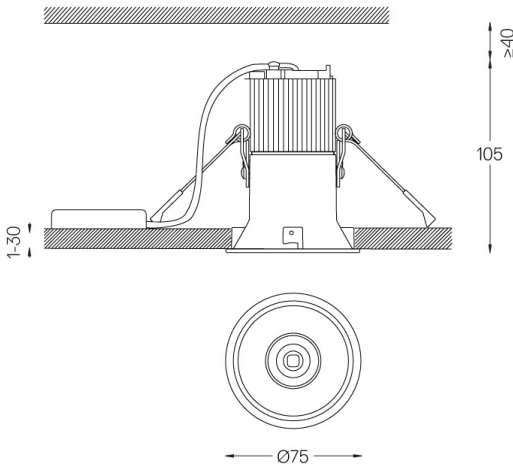

4,5W / 340lm / 2700K / On/Off / Medium
23° / ø75mm

60393

Design: O/M

Ceiling-recessed luminaire made of aluminium die-cast.

Recessing accessory for flush version supplied separately.

LED CRI>90 / >50.000h, L80/B10
2-step MacAdam / power supply included
IP54 | 230Vac | 50/60Hz

LED	2700K	Light Source	Luminaire
Power	4,5W		5,8W
Flux	480lm		340lm
Efficiency	107lm/W		59lm/W
LOR	-		71%
UGR	-		<16

Ø70 (trim version)

Finishes

- .04 Matt White
- .05 Matt Black

Optional

- 59063** Flush accessory (12.5mm ceilings)
176x17mm
- 59064** Flush accessory (15mm ceilings)
176x19,5mm
- 59065** Flush accessory (25mm ceilings)
176x29,5mm

The cutout dimensions are for plasterboard ceilings. For other type of material please contact: support@om-light.com

Data according to regulations

2019/2020/EU supplemented by 2021/341 | 2019/2015/EU supplemented by 2021/340/EU Energy Consumption Labelling Ordinance. This product contains a light source of efficiency class F Model Identifier 2053560245L

Beam IP54

Flush accessory (12.5mm
ceilings)

59063

mm

Ø88

Flush accessory Beam $\varnothing 75$
For 12.5mm ceilings.

Weight
0,05Kg

Finishes
.99