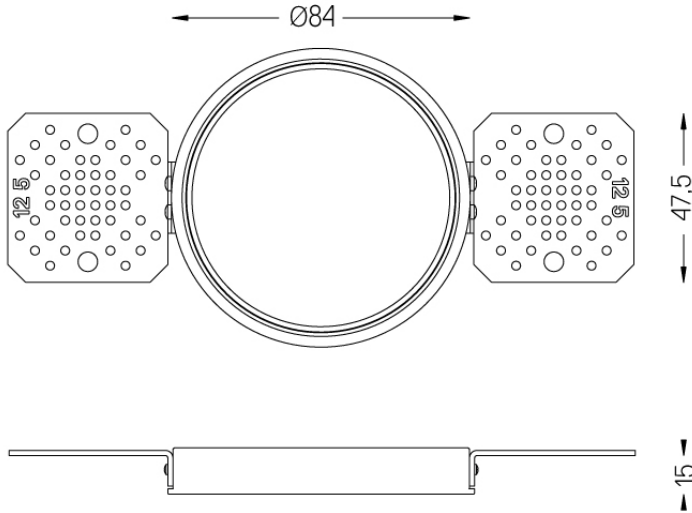

The cutout dimensions are for plasterboard ceilings. For other type of material please contact: support@om-light.com

Data according to regulations

2019/2020/EU supplemented by 2021/341 | 2019/2015/EU supplemented by 2021/340/EU Energy Consumption Labelling Ordinance. This product contains a light source of efficiency class F Model Identifier 2053560245L

Beam IP54

Flush accessory (12.5mm
ceilings)

59063

mm

Ø88

Flush accessory Beam $\varnothing 75$
For 12.5mm ceilings.

Weight
0,05Kg

Finishes
.99

Beam IP54

Flush accessory (15mm
ceilings)

59064

1 mm

Ø88

Flush accessory Beam $\varnothing 75$
For 15mm ceilings.

Weight
0,05Kg

Finishes
.99

Beam IP54

Flush accessory (25mm
ceilings)

59065

mm

Ø88

Flush accessory Beam $\varnothing 75$
For 25mm ceilings.

Weight
0,05Kg

Finishes
.99