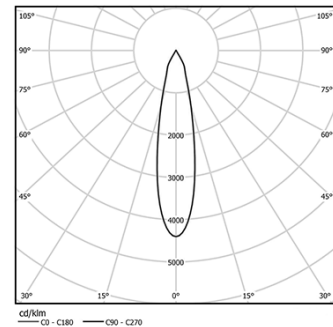

4,5W / 340lm / 2700K / On/Off / Medium
23° / ø75mm

60393

Design: O/M

Ceiling-recessed luminaire made of aluminium die-cast.

Recessing accessory for flush version supplied separately.

LED CRI>90 / >50.000h, L80/B10
2-step MacAdam / power supply included
IP54 | 230Vac | 50/60Hz

LED	2700K	Light Source	Luminaire
Power	4,5W		5,8W
Flux	480lm		340lm
Efficiency	107lm/W		59lm/W
LOR	-		71%
UGR	-		<16

Beam angle
Medium 23°

Application

Weight
0,38Kg

Ø70 (trim version)

Finishes

- .04 Matt White
- .05 Matt Black