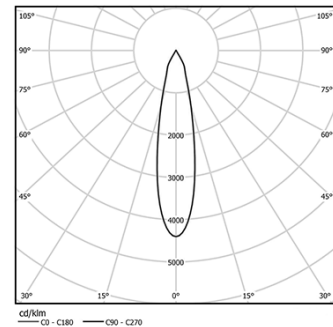

4,5W / 340lm / 2700K / On/Off / Medium
23° / ø75mm

60393

Design: O/M

Ceiling-recessed luminaire made of aluminium die-cast.

Recessing accessory for flush version supplied separately.

LED CRI>90 / >50.000h, L80/B10
2-step MacAdam / power supply included
IP54 | 230Vac | 50/60Hz

LED	2700K	Light Source	Luminaire
Power	4,5W		5,8W
Flux	480lm		340lm
Efficiency	107lm/W		59lm/W
LOR	-		71%
UGR	-		<16

Ø70 (trim version)

Finishes

- .04 Matt White
- .05 Matt Black

Optional

- 59063** Flush accessory (12.5mm ceilings)
176x17mm
- 59064** Flush accessory (15mm ceilings)
176x19,5mm
- 59065** Flush accessory (25mm ceilings)
176x29,5mm

The cutout dimensions are for plasterboard ceilings. For other type of material please contact: support@om-light.com

Data according to regulations

2019/2020/EU supplemented by 2021/341 | 2019/2015/EU supplemented by 2021/340/EU Energy Consumption Labelling Ordinance. This product contains a light source of efficiency class F Model Identifier 2053560245L