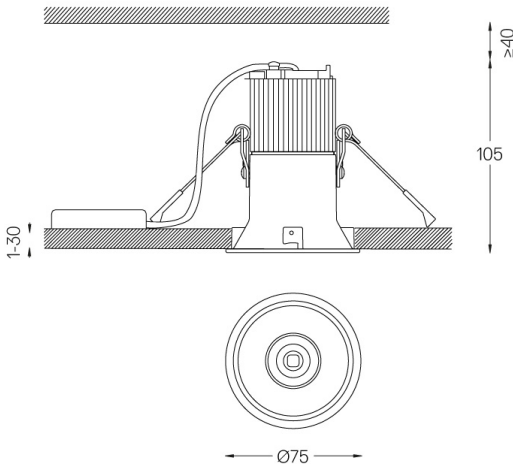

4,5W / 340lm / 2700K / On/Off / Medium
23° / ø75mm

60393

Design: O/M

Ceiling-recessed luminaire made of aluminium die-cast.

Recessing accessory for flush version supplied separately.

LED CRI>90 / >50.000h, L80/B10
2-step MacAdam / power supply included
IP54 | 230Vac | 50/60Hz

LED	2700K	Light Source	Luminaire
Power	4,5W		5,8W
Flux	480lm		340lm
Efficiency	107lm/W		59lm/W
LOR	-		71%
UGR	-		<16

Beam angle
Medium 23°

Application

Weight
0,38Kg

Ø70 (trim version)

Finishes

- .04 Matt White
- .05 Matt Black

Optional

- 59063** Flush accessory (12.5mm ceilings)
176x17mm
- 59064** Flush accessory (15mm ceilings)
176x19,5mm
- 59065** Flush accessory (25mm ceilings)
176x29,5mm

The cutout dimensions are for plasterboard ceilings. For other type of material please contact: support@om-light.com