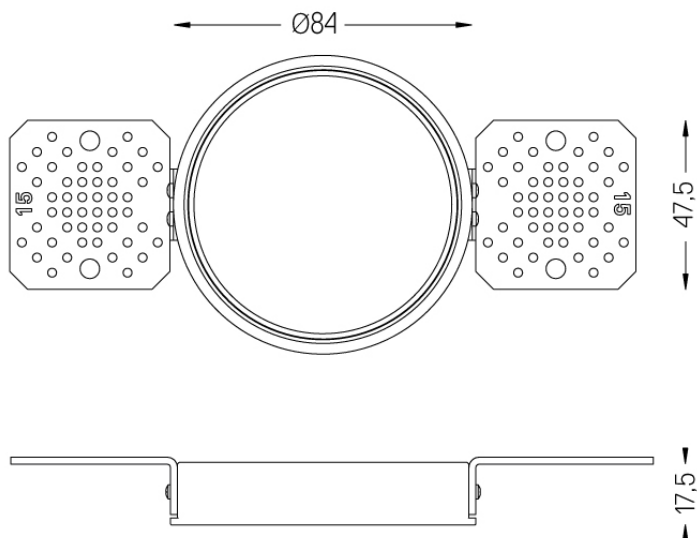

The cutout dimensions are for plasterboard ceilings. For other type of material please contact: support@om-light.com

Data according to regulations

2019/2020/EU supplemented by 2021/341 | 2019/2015/EU supplemented by 2021/340/EU Energy Consumption Labelling Ordinance. This product contains a light source of efficiency class F Model Identifier 2053560245L

Beam IP54

Flush accessory (12.5mm
ceilings)

59063

mm

Ø88

Flush accessory Beam $\varnothing 75$
For 12.5mm ceilings.

Weight
0,05Kg

Finishes
.99

Beam IP54

Flush accessory (15mm
ceilings)

59064

1 mm

Ø88

Flush accessory Beam $\varnothing 75$
For 15mm ceilings.

Weight
0,05Kg

Finishes
.99

Beam IP54

Flush accessory (25mm
ceilings)

59065

mm

Ø88

Flush accessory Beam $\varnothing 75$
For 25mm ceilings.

Weight
0,05Kg

Finishes
.99