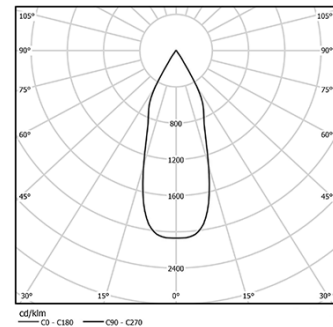

Beam

19W / 1720lm / 3000K / On/Off / Flood 46° /
 ø100mm

60371

Design: O/M

Ceiling-recessed luminaire made of aluminium die-cast.

Recessing accessory for flush version supplied separately.

LED CRI>80 / >50.000h, L80/B10
 3-step MacAdam / Power supply included.
 IP20 | 230Vac | 50/60Hz

LED	3000K	Light Source	Luminaire
Power	19W	23,2W	
Flux	2180lm	1720lm	
Efficiency	115lm/W	74lm/W	
LOR	-	79%	
UGR	-	<22	

Beam angle
Flood 46°

Application

Weight
0,5Kg

Finishes

- .04 Matt White
- .05 Matt Black

Optional

- 59066** Flush accessory (12.5mm ceilings)
 201x17mm
- 59067** Flush accessory (15mm ceilings)
 201x19,5mm
- 59068** Flush accessory (25mm ceilings)
 201x29,5mm

The cutout dimensions are for plasterboard ceilings. For other type of material please contact: support@om-light.com