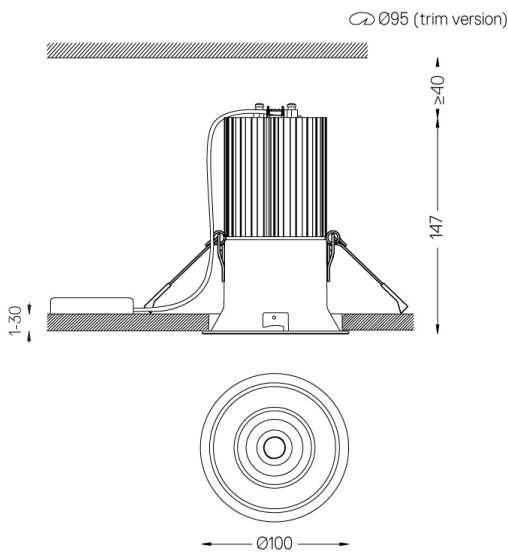

Beam

19W / 1720lm / 3000K / On/Off / Flood 46° /
 ø100mm

60371

Design: O/M

Ceiling-recessed luminaire made of aluminium die-cast.

Recessing accessory for flush version supplied separately.

LED CRI>80 / >50.000h, L80/B10
 3-step MacAdam / Power supply included.
 IP20 | 230Vac | 50/60Hz

LED	3000K	Light Source	Luminaire
Power	19W	23,2W	
Flux	2180lm	1720lm	
Efficiency	115lm/W	74lm/W	
LOR	-	79%	
UGR	-	<22	

Beam angle
Flood 46°

Application

Weight
0,5Kg

Finishes

- .04 Matt White
- .05 Matt Black

Optional

- 59066** Flush accessory (12.5mm ceilings)
 201x17mm
- 59067** Flush accessory (15mm ceilings)
 201x19,5mm
- 59068** Flush accessory (25mm ceilings)
 201x29,5mm

The cutout dimensions are for plasterboard ceilings. For other type of material please contact: support@om-light.com