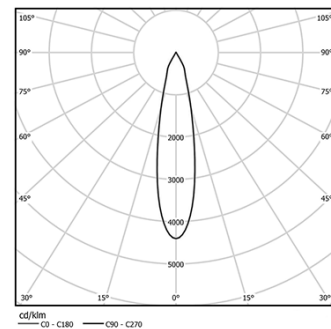

10W / 760lm / 3000K / DALI / Medium 23° / ø75mm

60343

Design: O/M

Ceiling-recessed luminaire made of aluminium die-cast.

Recessing accessory for flush version supplied separately.

LED CRI>90 / >50.000h, L80/B10  
2-step MacAdam / Power supply included.  
IP20 | 230Vac | 50/60Hz

LED	3000K	Light Source	Luminaire
Power	10W		12,5W
Flux	1035lm		760lm
Efficiency	104lm/W		61lm/W
LOR	-		73%
UGR	-		<19

Beam angle  
Medium 23°

Application

Weight  
0,38Kg

Ø70 (trim version)

Finishes

- .04 Matt White
- .05 Matt Black