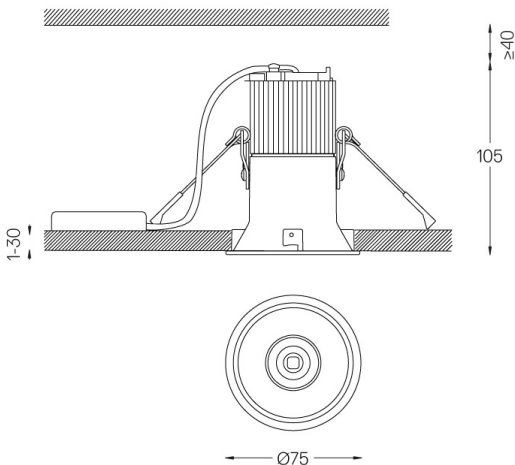

Beam

10W / 760lm / 3000K / On/Off / Medium 23°
/ ø75mm

60338

Design: O/M

Ceiling-recessed luminaire made of aluminium die-cast.

Recessing accessory for flush version supplied separately.

LED CRI>90 / >50.000h, L80/B10
2-step MacAdam / Power supply included.
IP20 | 230Vac | 50/60Hz

LED	3000K	Light Source	Luminaire
Power	10W		12,5W
Flux	1035lm		760lm
Efficiency	104lm/W		61lm/W
LOR	-		73%
UGR	-		<19

Beam angle
Medium 23°

Application

Weight
0,38Kg

Ø70 (trim version)

Finishes

- .04 Matt White
- .05 Matt Black

Optional

- 59063** Flush accessory (12.5mm ceilings)
176x17mm
- 59064** Flush accessory (15mm ceilings)
176x19,5mm
- 59065** Flush accessory (25mm ceilings)
176x29,5mm

The cutout dimensions are for plasterboard ceilings. For other type of material please contact: support@om-light.com