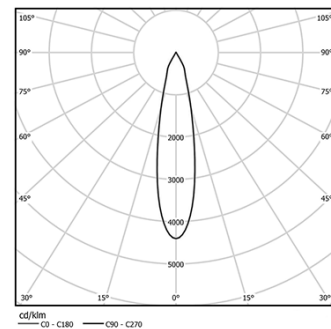

Beam

10W / 760lm / 3000K / On/Off / Medium 23°
/ ø75mm

60338

Design: O/M

Ceiling-recessed luminaire made of aluminium die-cast.

Recessing accessory for flush version supplied separately.

LED CRI>90 / >50.000h, L80/B10
2-step MacAdam / Power supply included.
IP20 | 230Vac | 50/60Hz

LED	3000K	Light Source	Luminaire
Power	10W		12,5W
Flux	1035lm		760lm
Efficiency	104lm/W		61lm/W
LOR	-		73%
UGR	-		<19

Beam angle
Medium 23°

Application

Weight
0,38Kg

Ø70 (trim version)

Finishes

- .04 Matt White
- .05 Matt Black