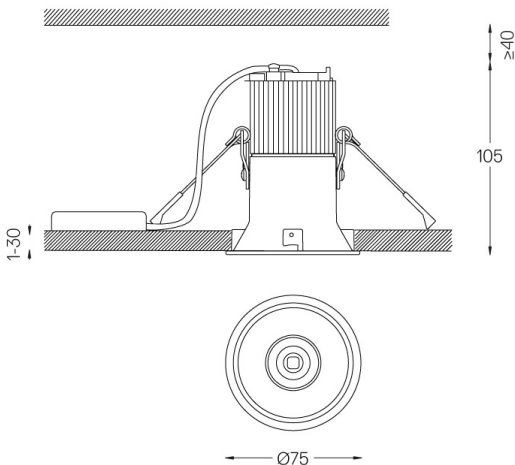

Beam

4,5W / 380lm / 3000K / On/Off / Medium
23° / ø75mm

60337

Design: O/M

Ceiling-recessed luminaire made of aluminium die-cast.

Recessing accessory for flush version supplied separately.

LED CRI>90 / >50.000h, L80/B10
2-step MacAdam / Power supply included.
IP20 | 230Vac | 50/60Hz

LED	3000K	Light Source	Luminaire
Power		4,5W	5,8W
Flux		520lm	380lm
Efficiency		116lm/W	66lm/W
LOR		-	73%
UGR		-	<16

Beam angle
Medium 23°

Application

Weight
0,38Kg

Ø70 (trim version)

Finishes

- .04 Matt White
- .05 Matt Black

Optional

- 59063** Flush accessory (12.5mm ceilings)
176x17mm
- 59064** Flush accessory (15mm ceilings)
176x19,5mm
- 59065** Flush accessory (25mm ceilings)
176x29,5mm

The cutout dimensions are for plasterboard ceilings. For other type of material please contact: support@om-light.com