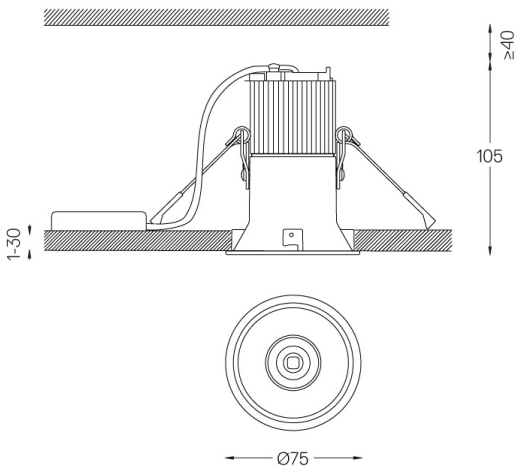

## Beam

4,5W / 360lm / 2700K / On/Off / Flood 37° / ø75mm

60329

Design: O/M

Ceiling-recessed luminaire made of aluminium die-cast.

Recessing accessory for flush version supplied separately.

LED CRI>90 / >50.000h, L80/B10  
2-step MacAdam / Power supply included.  
IP20 | 230Vac | 50/60Hz

LED	2700K	Light Source	Luminaire
Power	4,5W		5,8W
Flux	480lm		360lm
Efficiency	107lm/W		62lm/W
LOR	-		75%
UGR	-		<19

Beam angle  
Flood 37°

Application

Weight  
0,38Kg

Ø70 (trim version)

Finishes

- .04 Matt White
- .05 Matt Black

Optional

- 59063** Flush accessory (12.5mm ceilings)  
176x17mm
- 59064** Flush accessory (15mm ceilings)  
176x19,5mm
- 59065** Flush accessory (25mm ceilings)  
176x29,5mm

The cutout dimensions are for plasterboard ceilings. For other type of material please contact: support@om-light.com