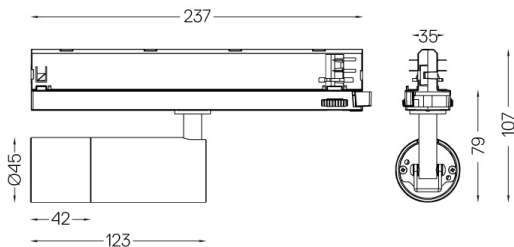

Onit Track (230v)

10W / 810lm / 3000K / On/Off / Medium 28°
/ ø45mm

60321

Design: O/M

Adjustable spotlight with aluminium body for installation on three-phase track.

The spotlight can be rotated up to 90° horizontally and 330° vertically.

Beam angle
Medium 28°

Application

Weight
0,6Kg

Finishes

- .01 White / RAL 9010
- .02 Black / RAL 9005

Optional

- 59016** Elliptical refractor
Ø39x0,5mm
- 59017** Soft diffuser
Ø39x0,5mm
- 59018** Louvre
Ø39x3mm
- 59019** Snoot 72mm
Ø45x72