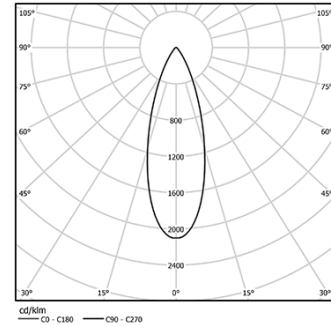

Onit Track (230v)

10W / 810lm / 3000K / On/Off / Medium 28°
/ ø45mm

60321

Design: O/M

Adjustable spotlight with aluminium body for installation on three-phase track.

The spotlight can be rotated up to 90° horizontally and 330° vertically.

Beam angle
Medium 28°

Application

Weight
0,6Kg

Finishes

- .01 White / RAL 9010
- .02 Black / RAL 9005

Optional

- 59016** Elliptical refractor
Ø39x0,5mm
- 59017** Soft diffuser
Ø39x0,5mm
- 59018** Louvre
Ø39x3mm
- 59019** Snoot 72mm
Ø45x72