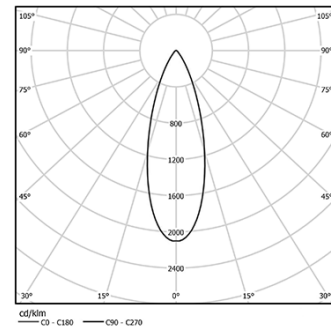

10W / 720lm / 2700K / On/Off / Medium 28°
/ ø45mm

60305

Design: O/M

Surface adjustable spotlight with aluminium body.
The spotlight can be rotated up to 90° horizontally
and 330° vertically.

Accessories available separately and easily applicable
after installation.

LED CRI>90 / >50.000h, L80/B10
2-step MacAdam / Power supply included.
IP20 | 230Vac | 50/60Hz

LED	2700K	Light Source	Luminaire
Power		10W	12,5W
Flux		955lm	720lm
Efficiency		96lm/W	58lm/W
LOR		-	0.75
UGR		-	<16

Beam angle
Medium 28°

Application

Weight
0,7Kg

Finishes

- .01 White / RAL 9010
- .02 Black / RAL 9005

Optional

- 59016** Elliptical refractor
Ø39x0,5mm
- 59017** Soft diffuser
Ø39x0,5mm
- 59018** Louvre
Ø39x3mm
- 59019** Snoot 72mm
Ø45x72