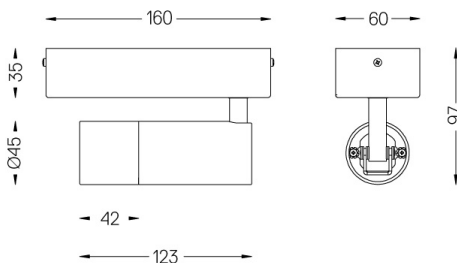

10W / 720lm / 2700K / On/Off / Medium 28°
/ ø45mm

60305

Design: O/M

Surface adjustable spotlight with aluminium body.
The spotlight can be rotated up to 90° horizontally
and 330° vertically.

Accessories available separately and easily applicable
after installation.

Beam angle
Medium 28°

Application

Weight
0,7Kg

Finishes

- .01 White / RAL 9010
- .02 Black / RAL 9005

Optional

- 59016** Elliptical refractor
Ø39x0,5mm
- 59017** Soft diffuser
Ø39x0,5mm
- 59018** Louvre
Ø39x3mm
- 59019** Snoot 72mm
Ø45x72