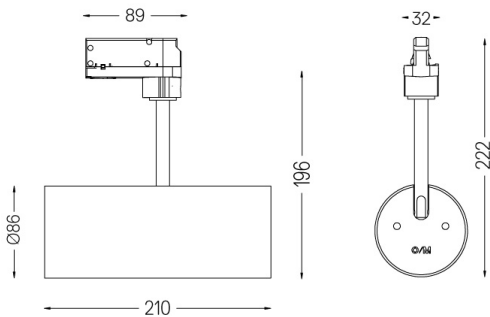

4,5W / 460lm / 4000K / On/Off / Medium
41° / ø86mm

60284

Design: O/M + Bartenbach GmbH

Track-mounted spotlight with die-cast aluminium body with electrostatic 100% polyester paint finish. Spot-lens with individual complex surface rips to provide a focal light and an extremely narrow beam. Orientable by 90° horizontal rotation and 330° vertical rotation.

Beam angle
Medium 41°

Application

Weight
0,64Kg

Finishes

- .01 White / RAL 9010
- .02 Black / RAL 9005