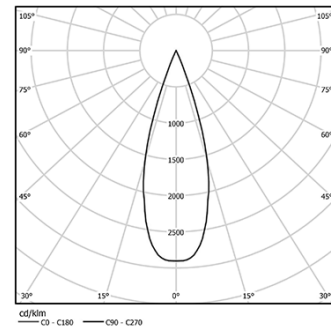

4,5W / 460lm / 4000K / On/Off / Medium  
41° / ø86mm

60284

Design: O/M + Bartenbach GmbH

Track-mounted spotlight with die-cast aluminium body with electrostatic 100% polyester paint finish. Spot-lens with individual complex surface rips to provide a focal light and an extremely narrow beam. Orientable by 90° horizontal rotation and 330° vertical rotation.

Beam angle  
Medium 41°

Application

Weight  
0,64Kg

mm

Finishes

- .01 White / RAL 9010
- .02 Black / RAL 9005