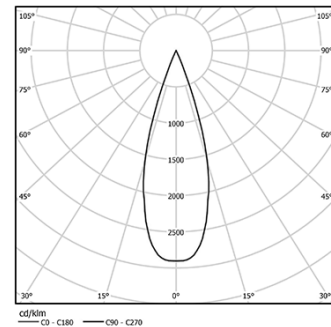

4,5W / 460lm / 4000K / On/Off / Medium
41° / ø86mm

60284

Design: O/M + Bartenbach GmbH

Track-mounted spotlight with die-cast aluminium body with electrostatic 100% polyester paint finish. Spot-lens with individual complex surface rips to provide a focal light and an extremely narrow beam. Orientable by 90° horizontal rotation and 330° vertical rotation.

Beam angle
Medium 41°

Application

Weight
0,64Kg

Finishes

- .01 White / RAL 9010
- .02 Black / RAL 9005