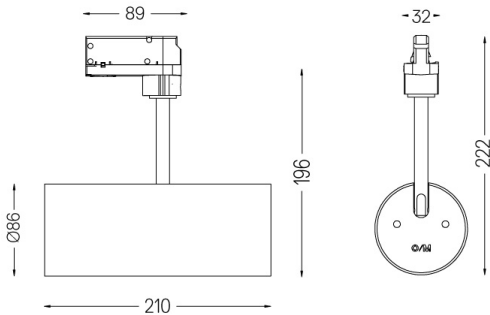

4,5W / 460lm / 4000K / On/Off / Medium  
41° / ø86mm

60284

Design: O/M + Bartenbach GmbH

Track-mounted spotlight with die-cast aluminium body with electrostatic 100% polyester paint finish. Spot-lens with individual complex surface rips to provide a focal light and an extremely narrow beam. Orientable by 90° horizontal rotation and 330° vertical rotation.

Beam angle  
Medium 41°

Application

Weight  
0,64Kg

mm

Finishes

- .01 White / RAL 9010
- .02 Black / RAL 9005