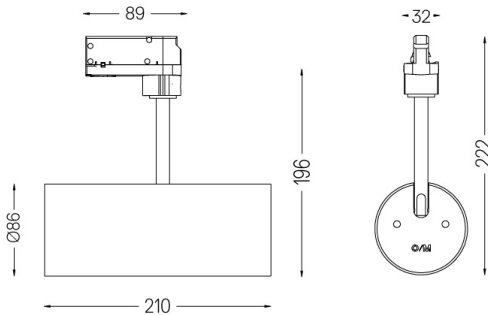

4,5W / 380lm / 3000K / DALI / Medium 41° / ø86mm

60280

Design: O/M + Bartenbach GmbH

Track-mounted spotlight with die-cast aluminium body with electrostatic 100% polyester paint finish. Spot-lens with individual complex surface rips to provide a focal light and an extremely narrow beam. Orientable by 90° horizontal rotation and 330° vertical rotation.

Beam angle
Medium 41°

Application

Weight
0,64Kg

mm

Finishes

- .01 White / RAL 9010
- .02 Black / RAL 9005