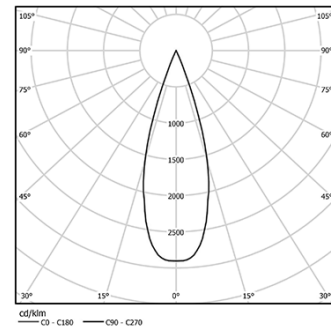

4,5W / 380lm / 3000K / DALI / Medium 41° / ø86mm

60280

Design: O/M + Bartenbach GmbH

Track-mounted spotlight with die-cast aluminium body with electrostatic 100% polyester paint finish. Spot-lens with individual complex surface rips to provide a focal light and an extremely narrow beam. Orientable by 90° horizontal rotation and 330° vertical rotation.

Beam angle
Medium 41°

Application

Weight
0,64Kg

mm

Finishes

- .01 White / RAL 9010
- .02 Black / RAL 9005