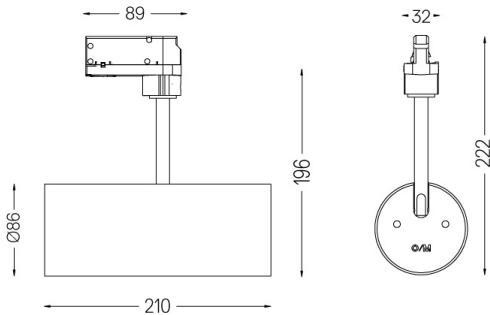

4,5W / 470lm / 3000K / On/Off / Flood 59° / ø85mm

60278

Design: O/M + Bartenbach GmbH

Track-mounted spotlight with die-cast aluminium body with electrostatic 100% polyester paint finish. Spot-lens with individual complex surface rips to provide a focal light and an extremely narrow beam. Orientable by 90° horizontal rotation and 330° vertical rotation. Driver included.

Beam angle
Flood 59°

Application

Weight
0,64Kg

Finishes

- .01 White / RAL 9010
- .02 Black / RAL 9005

Data according to regulations

2019/2020/EU supplemented by 2021/341 | 2019/2015/EU supplemented by 2021/340/EU Energy Consumption Labelling Ordinance. This product contains a light source of efficiency class F
Model Identifier 2053560257L