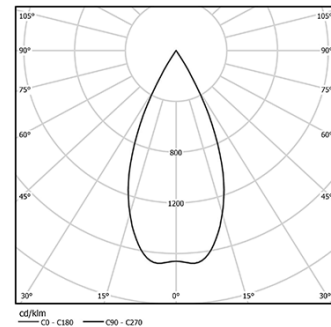

4,5W / 470lm / 3000K / On/Off / Flood 59° / ø85mm

60278

Design: O/M + Bartenbach GmbH

Track-mounted spotlight with die-cast aluminium body with electrostatic 100% polyester paint finish. Spot-lens with individual complex surface rips to provide a focal light and an extremely narrow beam. Orientable by 90° horizontal rotation and 330° vertical rotation. Driver included.

Beam angle
Flood 59°

Application

Weight
0,64Kg

Finishes

- .01 White / RAL 9010
- .02 Black / RAL 9005

Data according to regulations

2019/2020/EU supplemented by 2021/341 | 2019/2015/EU supplemented by 2021/340/EU Energy Consumption Labelling Ordinance. This product contains a light source of efficiency class F
Model Identifier 2053560257L