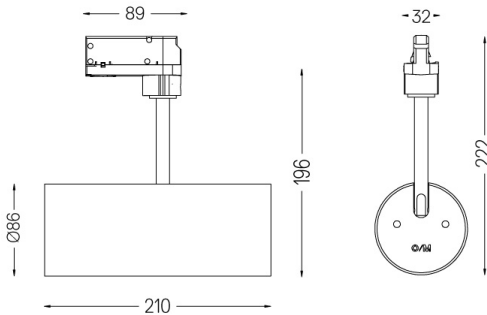

4,5W / 380lm / 3000K / On/Off / Medium  
41° / ø85mm

60276

Design: O/M + Bartenbach GmbH

Track-mounted spotlight with die-cast aluminium body with electrostatic 100% polyester paint finish. Spot-lens with individual complex surface rips to provide a focal light and an extremely narrow beam. Orientable by 90° horizontal rotation and 330° vertical rotation. Driver included.

Beam angle  
**Medium 41°**

Application

Weight  
**0,64Kg**

Finishes

- .01 White / RAL 9010
- .02 Black / RAL 9005

Data according to regulations

2019/2020/EU supplemented by 2021/341 | 2019/2015/EU supplemented by 2021/340/EU Energy Consumption Labelling Ordinance. This product contains a light source of efficiency class F  
Model Identifier 2053560257L