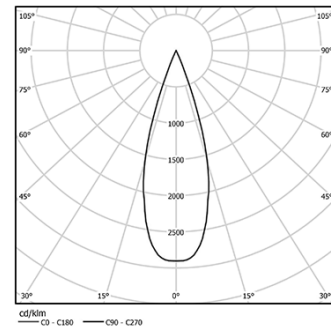

4,5W / 380lm / 3000K / On/Off / Medium  
41° / ø85mm

60276

Design: O/M + Bartenbach GmbH

Track-mounted spotlight with die-cast aluminium body with electrostatic 100% polyester paint finish. Spot-lens with individual complex surface rips to provide a focal light and an extremely narrow beam. Orientable by 90° horizontal rotation and 330° vertical rotation. Driver included.

Beam angle  
**Medium 41°**

Application

Weight  
**0,64Kg**

Finishes

- .01 White / RAL 9010
- .02 Black / RAL 9005

Data according to regulations

2019/2020/EU supplemented by 2021/341 | 2019/2015/EU supplemented by 2021/340/EU Energy Consumption Labelling Ordinance. This product contains a light source of efficiency class F  
Model Identifier 2053560257L