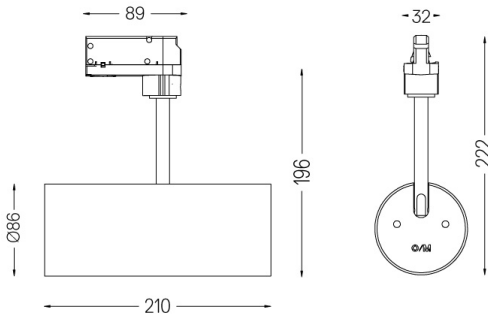

4,5W / 430lm / 2700K / On/Off / Flood 59° / ø85mm

60270

Design: O/M + Bartenbach GmbH

Track-mounted spotlight with die-cast aluminium body with electrostatic 100% polyester paint finish. Spot-lens with individual complex surface rips to provide a focal light and an extremely narrow beam. Orientable by 90° horizontal rotation and 330° vertical rotation. Driver included.

Beam angle  
Flood 59°

Application

Weight  
0,64Kg