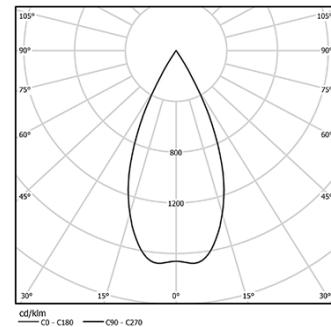

4,5W / 430lm / 2700K / On/Off / Flood 59° / ø85mm

60270

Design: O/M + Bartenbach GmbH

Track-mounted spotlight with die-cast aluminium body with electrostatic 100% polyester paint finish. Spot-lens with individual complex surface rips to provide a focal light and an extremely narrow beam. Orientable by 90° horizontal rotation and 330° vertical rotation. Driver included.

Beam angle  
Flood 59°

Application

Weight  
0,64Kg