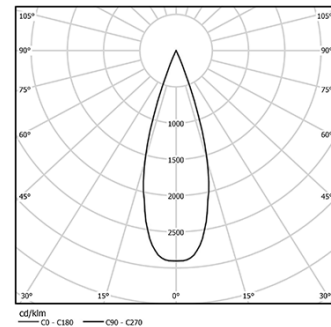

9,8W / 700lm / 2700K / On/Off / Medium 41° / ø85mm

60269

Design: O/M + Bartenbach GmbH

Track-mounted spotlight with die-cast aluminium body with electrostatic 100% polyester paint finish. Spot-lens with individual complex surface rips to provide a focal light and an extremely narrow beam. Orientable by 90° horizontal rotation and 330° vertical rotation. Driver included.

Beam angle
Medium 41°

Application

Weight
0,64Kg

Finishes

- .01 White / RAL 9010
- .02 Black / RAL 9005

Data according to regulations

2019/2020/EU supplemented by 2021/341 | 2019/2015/EU supplemented by 2021/340/EU Energy Consumption Labelling Ordinance. This product contains a light source of efficiency class F
Model Identifier 2053560245H