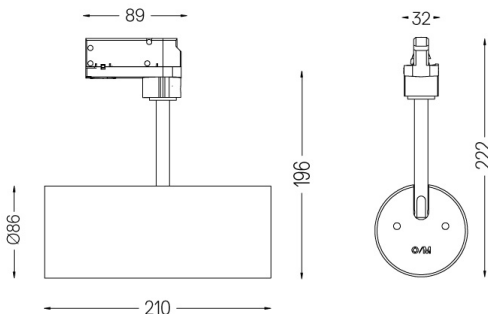

9,8W / 700lm / 2700K / On/Off / Medium 41° / ø85mm

60269

Design: O/M + Bartenbach GmbH

Track-mounted spotlight with die-cast aluminium body with electrostatic 100% polyester paint finish. Spot-lens with individual complex surface rips to provide a focal light and an extremely narrow beam. Orientable by 90° horizontal rotation and 330° vertical rotation. Driver included.

Beam angle
Medium 41°

Application

Weight
0,64Kg

Finishes

- .01 White / RAL 9010
- .02 Black / RAL 9005

Data according to regulations

2019/2020/EU supplemented by 2021/341 | 2019/2015/EU supplemented by 2021/340/EU Energy Consumption Labelling Ordinance. This product contains a light source of efficiency class F
Model Identifier 2053560245H