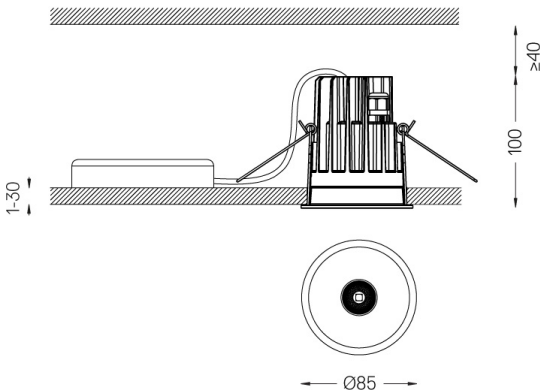

4,5W / 380lm / 3000K / On/Off / Medium
40° / ø85mm

60148

Design: O/M + Bartenbach GmbH

Ceiling-recessed luminaire with aluminium die-cast body and heat sink with electrostatic 100% polyester paint finish.

Lightcore optics for defined and perfectly controlled beam of light.

Easy recessing system with spring clips.

Fitting accessories for different applications are available.

LED CRI>90 / >50.000h, L80/B10
2-step MacAdam / Power supply included.
IP20 | 230Vac | 50/60Hz

LED	3000K	Light Source	Luminaire
Power		4,5W	5,8W
Flux		520lm	380lm
Efficiency		116lm/W	66lm/W
LOR		-	73%
UGR		-	<10

Beam angle
Medium 40°

Application

Weight
0,53Kg

Ø78 (trim version)

Finishes

- .01 White / RAL 9010
- .02 Black / RAL 9005

Optional

59014 Accessory 12,5mm ceilings (flush installation)

150x91x20mm

59038 Accessory 10-40mm ceilings (acoustic ceiling)

156x100x78mm

The cutout dimensions are for plasterboard ceilings. For other type of material please contact: support@om-light.com