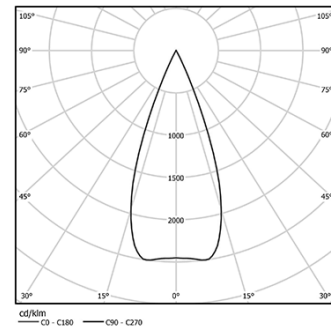

4,5W / 380lm / 3000K / On/Off / Medium
40° / ø85mm

60148

Design: O/M + Bartenbach GmbH

Ceiling-recessed luminaire with aluminium die-cast body and heat sink with electrostatic 100% polyester paint finish.

LED	3000K	Light Source	Luminaire
Power		4,5W	5,8W
Flux		520lm	380lm
Efficiency		116lm/W	66lm/W
LOR		-	73%
UGR		-	<10

Beam angle
Medium 40°

Application

Weight
0,53Kg

Ø78 (trim version)

Finishes

- .01 White / RAL 9010
- .02 Black / RAL 9005

Optional

59014 Accessory 12,5mm ceilings (flush installation)

150x91x20mm

59038 Accessory 10-40mm ceilings (acoustic ceiling)

156x100x78mm

The cutout dimensions are for plasterboard ceilings. For other type of material please contact: support@om-light.com