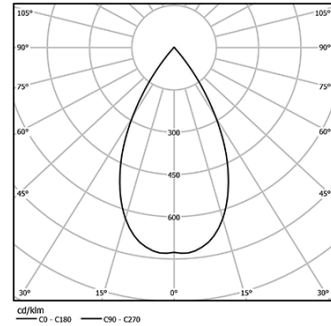

Beam angle  
Flood 55°

Application

Weight  
0,09Kg

mm

Ø33