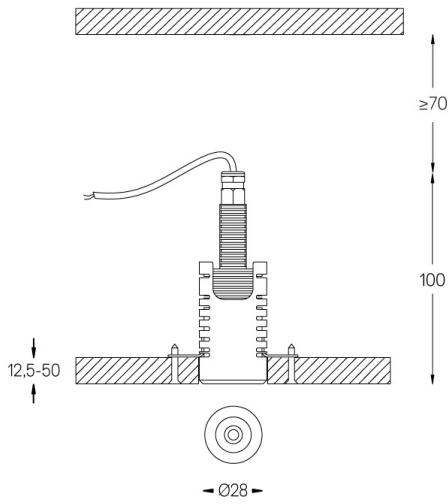

Design: O/M + Bartenbach GmbH

Ceiling-recessed luminaire with aluminium die-cast body with electrostatic 100% polyester paint finish. Focal lens with complex surfaces to provide a focal point through an 8mm aperture for low glare illumination.

Beam angle  
Flood 55°

Application

Weight  
0,09Kg

mm

Ø33

#### Mandatory

- 59000** Trimless accessory  
 $\text{ø}32 \times 35 \text{mm}$
- 59036** Trim accessory  
 $\text{ø}38 \times 75 \text{mm}$
- 59005** Driver On/Off [1 luminaire]  
 $132 \times 22 \times 18 \text{mm}$
- 59006** Driver On/Off [2 to 3 luminaires]  
 $125 \times 38 \times 23 \text{mm}$
- 59007** Driver On/Off [4 luminaires]  
 $125 \times 38 \times 23 \text{mm}$
- 59008** Driver DALI [1 to 3 luminaires]  
 $156 \times 51,5 \times 25,5 \text{mm}$