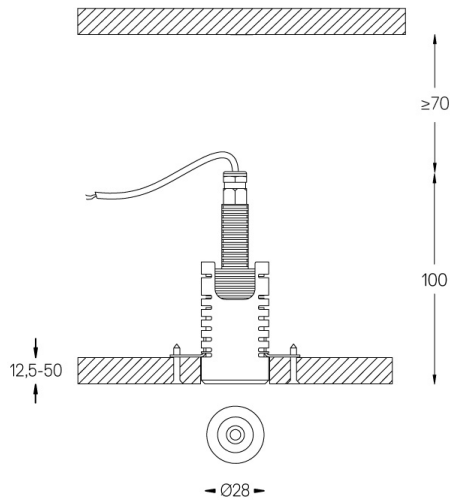

Design: O/M + Bartenbach GmbH

Ceiling-recessed luminaire with aluminium die-cast body with electrostatic 100% polyester paint finish. Focal lens with complex surfaces to provide a focal point through an 8mm aperture for low glare illumination.

Beam angle
Flood 55°

Application

Weight
0,09Kg

mm

Ø33

Finishes

- .01 White / RAL 9010
- .02 Black / RAL 9005

Mandatory

- 59000** Trimless accessory
 $\text{ø}32 \times 35 \text{ mm}$
- 59036** Trim accessory
 $\text{ø}38 \times 75 \text{ mm}$
- 59005** Driver On/Off [1 luminaire]
 $132 \times 22 \times 18 \text{ mm}$
- 59006** Driver On/Off [2 to 3 luminaires]
 $125 \times 38 \times 23 \text{ mm}$
- 59007** Driver On/Off [4 luminaires]
 $125 \times 38 \times 23 \text{ mm}$
- 59008** Driver DALI [1 to 3 luminaires]
 $156 \times 51,5 \times 25,5 \text{ mm}$