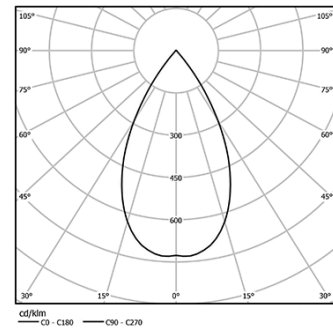

Driver to be ordered separately.

LED CRI>90 / >50.000h, L80/B10

2-step MacAdam

IP65

LED	3000K	Light Source	Luminaire
Power	5,6W	5,6W	5,6W
Flux	460lm	310lm	310lm
Efficiency	82lm/W	55lm/W	55lm/W
LOR	-	67%	67%
UGR	-	<22	<22

Beam angle
Flood 55°

Application

Weight
0,09Kg

mm

Ø33

Finishes

- .01 White / RAL 9010
- .02 Black / RAL 9005

Mandatory