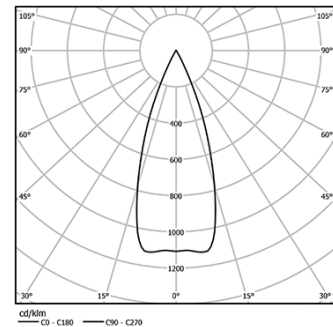

Design: O/M + Bartenbach GmbH

Ceiling-recessed luminaire with aluminium die-cast body with electrostatic 100% polyester paint finish. Focal lens with complex surfaces to provide a focal point through an 8mm aperture for low glare illumination.

Driver to be ordered separately.

LED CRI>90 / >50.000h, L80/B10
2-step MacAdam
IP65

LED	3000K	Light Source	Luminaire
Power		5,6W	5,6W
Flux		460lm	280lm
Efficiency		82lm/W	50lm/W
LOR		-	61%
UGR		-	<10

Beam angle
Medium 33°