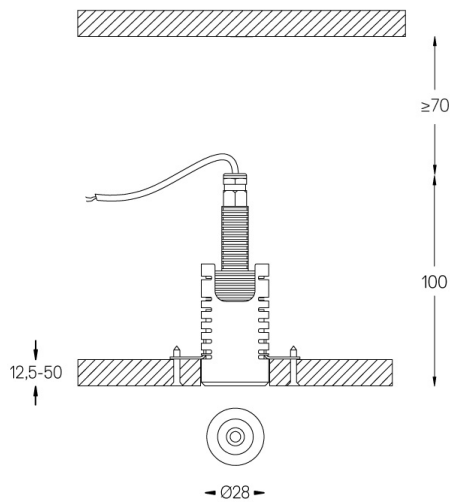

Design: O/M + Bartenbach GmbH

Ceiling-recessed luminaire with aluminium die-cast body with electrostatic 100% polyester paint finish. Focal lens with complex surfaces to provide a focal point through an 8mm aperture for low glare illumination.

Driver to be ordered separately.

LED CRI>90 / >50.000h, L80/B10
2-step MacAdam
IP65

LED	3000K	Light Source	Luminaire
Power		5,6W	5,6W
Flux		460lm	280lm
Efficiency		82lm/W	50lm/W
LOR		-	61%
UGR		-	<10

Beam angle
Medium 33°

Application

Weight
0,09Kg

mm

Ø33

Finishes

- .01 White / RAL 9010
- .02 Black / RAL 9005

Mandatory

- 59000** Trimless accessory
 $\text{ø}32 \times 35 \text{ mm}$
- 59036** Trim accessory
 $\text{ø}38 \times 75 \text{ mm}$
- 59005** Driver On/Off [1 luminaire]
 $132 \times 22 \times 18 \text{ mm}$
- 59006** Driver On/Off [2 to 3 luminaires]
 $125 \times 38 \times 23 \text{ mm}$
- 59007** Driver On/Off [4 luminaires]
 $125 \times 38 \times 23 \text{ mm}$
- 59008** Driver DALI [1 to 3 luminaires]
 $156 \times 51,5 \times 25,5 \text{ mm}$

Optional

- 59083** Removal tool
- 59001** 1/4 CTO
 $\text{ø}17 \times 1,1 \text{ mm}$
- 59002** 1/2 CTO
 $\text{ø}17 \times 1,1 \text{ mm}$
- 59003** Louvre
 $\text{ø}17 \times 3 \text{ mm}$
- 59004** Soft diffuser
 $\text{ø}17 \times 1 \text{ mm}$