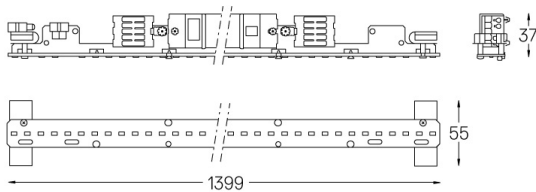

Ausführungen

Für die spezielle Lieferung von "DALI 2" Drivers, kontaktieren Sie bitte: support@om-light.com

Wählen Sie die Länge und den Aufbau des Systems genau so, wie Sie es wünschen, um die richtigen Beleuchtungsfunktionen für verschiedene Aufgaben zu modellieren. Für weitere Informationen wenden Sie sich bitte an: support@om-light.com