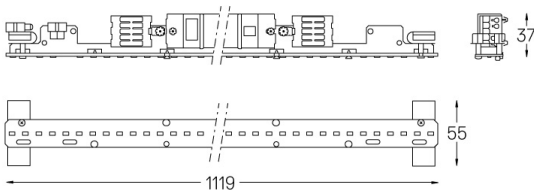

Ausführungen

Für die spezielle Lieferung von "DALI 2" Drivers, kontaktieren Sie bitte: support@om-light.com

Wählen Sie die Länge und den Aufbau des Systems genau so, wie Sie es wünschen, um die richtigen Beleuchtungsfunktionen für verschiedene Aufgaben zu modellieren. Für weitere Informationen wenden Sie sich bitte an: support@om-light.com