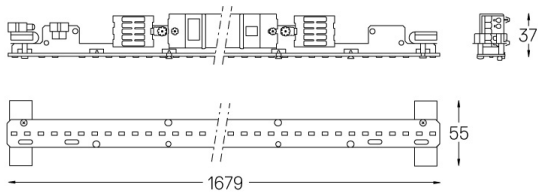

Ausführungen

Für die spezielle Lieferung von "DALI 2" Drivers, kontaktieren Sie bitte: support@om-light.com

Wählen Sie die Länge und den Aufbau des Systems genau so, wie Sie es wünschen, um die richtigen Beleuchtungsfunktionen für verschiedene Aufgaben zu modellieren. Für weitere Informationen wenden Sie sich bitte an: support@om-light.com