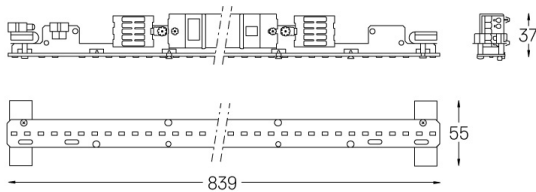

Ausführungen

Für die spezielle Lieferung von "DALI 2" Drivers, kontaktieren Sie bitte: support@om-light.com

Wählen Sie die Länge und den Aufbau des Systems genau so, wie Sie es wünschen, um die richtigen Beleuchtungsfunktionen für verschiedene Aufgaben zu modellieren. Für weitere Informationen wenden Sie sich bitte an: support@om-light.com