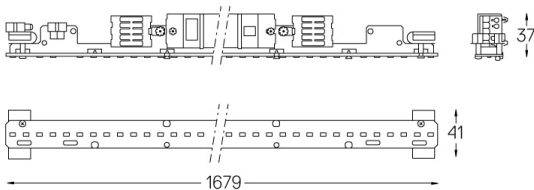

Ausführungen

Für die spezielle Lieferung von "DALI 2" Drivers, kontaktieren Sie bitte: support@om-light.com

Wählen Sie die Länge und den Aufbau des Systems genau so, wie Sie es wünschen, um die richtigen Beleuchtungsfunktionen für verschiedene Aufgaben zu modellieren. Für weitere Informationen wenden Sie sich bitte an: support@om-light.com