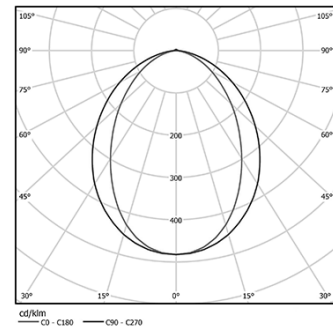

Structure

- 1 Profile
- 2 End caps
- 3 Fitting accessories
- 4 Profile coupling

Diffuser

- A Polycarbonate frost diffuser

Light Source

- B LED Modules

LED 3000K	Lichtquelle	Leuchte
Leistung	41W	48,2W
Strom	7350lm	3450lm
Effizienz	179lm/W	72lm/W
LOR	-	47%
UGR	-	<25