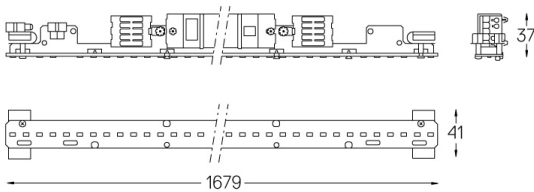

Ausführungen

Für die spezielle Lieferung von "DALI 2" Drivers, kontaktieren Sie bitte: support@om-light.com

Wählen Sie die Länge und den Aufbau des Systems genau so, wie Sie es wünschen, um die richtigen Beleuchtungsfunktionen für verschiedene Aufgaben zu modellieren. Für weitere Informationen wenden Sie sich bitte an: support@om-light.com