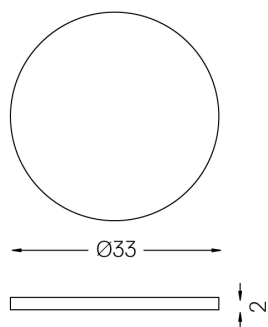

mm

Beam S IP54 clear diffuser

Weight  
**0,003Kg**