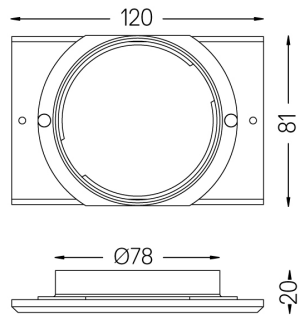

mm

Beam S recessing accessory

Weight
0,03Kg

Finishes
○ .01 White / RAL 9010