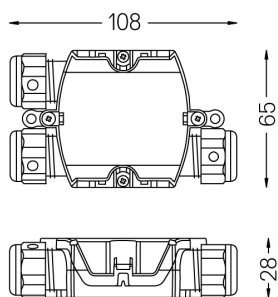

mm

Pass-through wiring connection box  
3way, Ø9 to Ø14mm  
For Base Plus and Base M

IP68

Weight  
0,07Kg