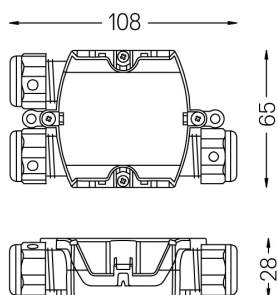

mm

Pass-through wiring connection box  
3way, Ø9 to Ø14mm  
For Base Plus and Base M

IP68

Weight  
0,07Kg