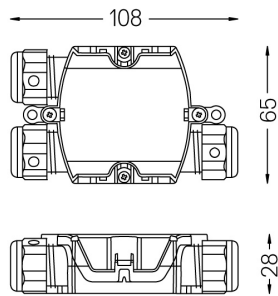

mm

Pass-through wiring connection box
3way, Ø9 to Ø14mm
For Base Plus and Base M

IP68

Weight
0,07Kg