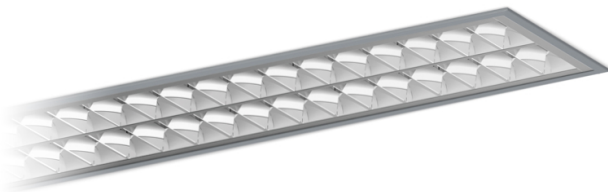

## U120 Dark Light Recessed

2x28/54W / On/Off / 1191mm

33151

**!** Code no longer in production

Design: Eduardo Souto de Moura

Recessed luminaire with housing made of anodised aluminium profile with matt or textured-paint finish. Parabolic aluminium reflector with 98% reflection, low luminance and glare control (UGR<19), with user friendly clipping system.

Aluminium end caps.

Supplied with fitting accessories.

T5 multiwatt ballast and aluminium internal reflector with 98% reflection included.

IP20 | 230Vac | 50/60Hz

 T5	Light Source	Luminaire
Power	2x28/54W	2x32/58W
Flux	-	-
Efficiency	-	-
LOR	-	80%
UGR	-	<19

Beam angle

-

Application

Weight

5Kg

 mm

 122x1181

Finishes