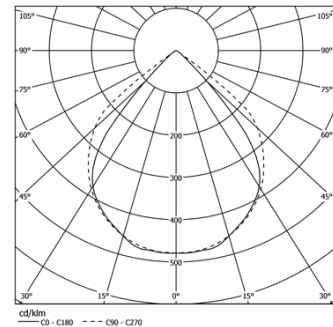

Aluminium end caps.

Supplied with fitting accessories.

T5 multiwatt ballast and aluminium internal reflector with 98% reflection included.

IP20 | 230Vac | 50/60Hz

 T5	Light Source	Luminaire
Power	2x28/54W	2x32/58W
Flux	-	-
Efficiency	-	-
LOR	-	80%
UGR	-	<19

Beam angle

-

Application

Weight

5Kg

 mm

 122x1181

Finishes