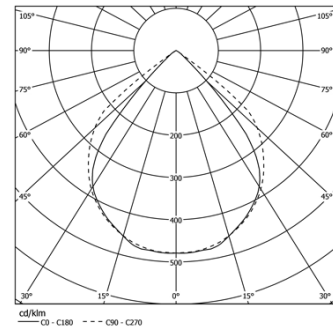

Aluminium end caps.

Supplied with fitting accessories.

T5 multiwatt ballast and aluminium internal reflector with 98% reflection included.

IP20 | 230Vac | 50/60Hz

|  T5 | Light Source | Luminaire |
|--|--------------|-----------|
| Power | 2x28/54W | 2x32/58W |
| Flux | - | - |
| Efficiency | - | - |
| LOR | - | 80% |
| UGR | - | <19 |

Beam angle

-

Application

Weight

5Kg

 mm

 122x1181

Finishes