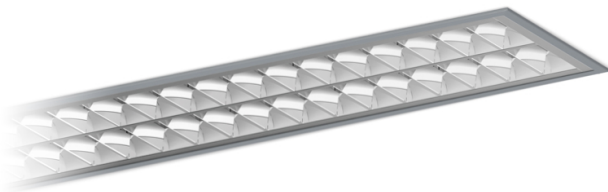

U120 Dark Light Recessed

T5 / 2x28/54W / 1191mm / On/Off

33151

Design: Eduardo Souto de Moura

Recessed luminaire with housing made of anodised aluminium profile with matt or textured-paint finish. Parabolic aluminium reflector with 98% reflection, low luminance and glare control (UGR<19), with user friendly clipping system.

Aluminium end caps.

Supplied with fitting accessories.

T5 multiwatt ballast and aluminium internal reflector with 98% reflection included.

IP20 | 230Vac | 50/60Hz

|  T5 | Light Source | Luminaire |
|--|--------------|-----------|
| Power | 2x28/54W | 2x32/58W |
| Flux | - | - |
| Efficiency | - | - |
| LOR | - | 80% |
| UGR | - | <19 |

Beam angle

-

Application

Weight

5Kg

 mm

 122x1181

Finishes