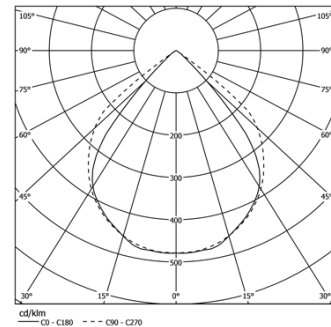

Aluminium end caps.

Supplied with fitting accessories.

T5 multiwatt ballast and aluminium internal reflector with 98% reflection included.

IP20 | 230Vac | 50/60Hz

 T5	Light Source	Luminaire
Power	2x28/54W	2x32/58W
Flux	-	-
Efficiency	-	-
LOR	-	80%
UGR	-	<19

Beam angle

-

Application

Weight

5Kg

 mm

 122x1181

Finishes