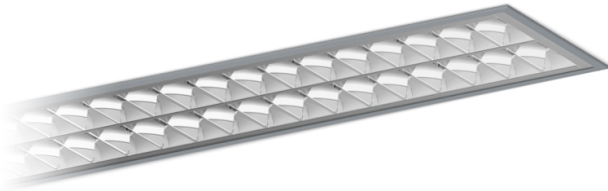

U120 Dark Light Recessed

T5 / 2x28/54W / 1191mm / On/Off

33151

Design: Eduardo Souto de Moura

Recessed luminaire with housing made of anodised aluminium profile with matt or textured-paint finish. Parabolic aluminium reflector with 98% reflection, low luminance and glare control (UGR<19), with user friendly clipping system.

Aluminium end caps.

Supplied with fitting accessories.

T5 multiwatt ballast and aluminium internal reflector with 98% reflection included.

IP20 | 230Vac | 50/60Hz

 T5	Light Source	Luminaire
Power	2x28/54W	2x32/58W
Flux	-	-
Efficiency	-	-
LOR	-	80%
UGR	-	<19

Beam angle

-

Application

Weight

5Kg

 mm

 122x1181

Finishes