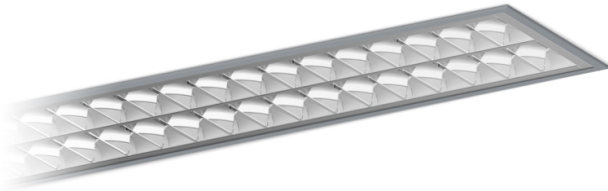

U120 Dark Light Recessed

2x28/54W / On/Off / 1191mm

33151

 Code no longer in production

Design: Eduardo Souto de Moura

Recessed luminaire with housing made of anodised aluminium profile with matt or textured-paint finish. Parabolic aluminium reflector with 98% reflection, low luminance and glare control (UGR<19), with user friendly clipping system.

Aluminium end caps.

Supplied with fitting accessories.

T5 multiwatt ballast and aluminium internal reflector with 98% reflection included.

IP20 | 230Vac | 50/60Hz

 T5	Light Source	Luminaire
Power	2x28/54W	2x32/58W
Flux	-	-
Efficiency	-	-
LOR	-	80%
UGR	-	<19

Beam angle

-

Application

Weight

5Kg

 mm

 122x1181

Finishes