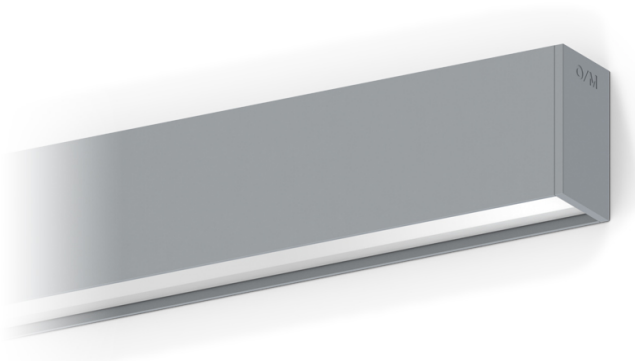

U45 Wall-mounted direct

32W / 4700lm / 3000K / DALI / 2350mm

31155

! Code no longer in production

Design: Eduardo Souto de Moura
Wall luminaire with housing made of anodised aluminium profile with matt or textured-paint finish. Frosted polycarbonate diffuser with user friendly clipping system and double fitting system: flushed or recessed.

5mm aluminium end caps.

Supplied with fitting accessories.

LED CRI>80 / >50.000h, L80/B10 / 3-step MacAdam

Power supply included.

IP40 | 230Vac | 50/60Hz

LED	3000K	Light Source	Luminaire
Power		32W	35,6W
Flux		4700lm	2800lm
Efficiency		147lm/W	79lm/W
LOR		-	60%
UGR		-	<25

Beam angle

-

Application

Weight

4Kg

mm

Finishes

○ .01 White / RAL 9010