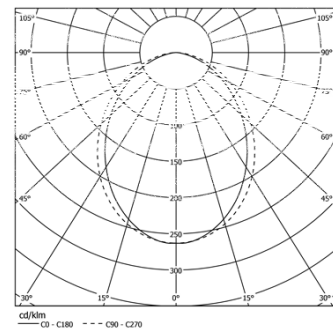

5mm aluminium end caps.

Supplied with fitting accessories.

LED CRI>80 / >50.000h, L80/B10 / 3-step MacAdam

Power supply included.

IP40 | 230Vac | 50/60Hz

LED	3000K	Light Source	Luminaire
Power		32W	35,6W
Flux		4700lm	2800lm
Efficiency		147lm/W	79lm/W
LOR		-	60%
UGR		-	<25

Beam angle

-

Application

Weight

4Kg

mm

Finishes

○ .01 White / RAL 9010