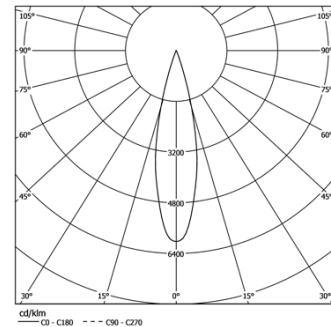

Beam S Trimless

6W / 600lm / 2700K / On/Off / Medium 28°
/ Ø75x124mm

28045

Design: O/M

Ceiling-recessed luminaire made of aluminium.

Fixed version.

IP54 acrylic diffuser supplied separately.

Recessing accessories supplied separately.

LED CRI>90 / >50.000h, L80/B10

3-step MacAdam / power supply included

IP20/ IP54 versions with diffuser | 230Vac | 50/60Hz

LED	2700K	Light Source	Luminaire
Power	6W	6W	7,5W
Flux	600lm	600lm	325lm
Efficiency	100lm/W	100lm/W	43lm/W
LOR	-	-	54%
UGR	-	-	<13

Beam angle
Medium 28°

Application

Weight
0,26Kg

mm

Ø82

Finishes

- .01 White / RAL 9010
- .02 Black / RAL 9005

Not included