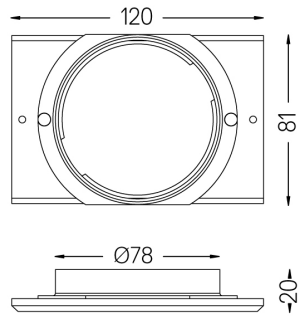

Beam S Trimless

LED / 2700K / 6W / 600lm / Medium 28° /
Ø75x124mm / On/Off

28045

Design: O/M

Ceiling-recessed luminaire made of aluminium.

Fixed version.

IP54 acrylic diffuser supplied separately.

Recessing accessories supplied separately.

Beam angle
Medium 28°

Application

Weight
0,26Kg

mm

Ø82

Finishes

- .01 White / RAL 9010
- .02 Black / RAL 9005

Not included

28776 Recessing accessory

Optional accessories

28782 IP54 Clear diffuser

For fixed versions: medium and flood

Beam S Trimless

Recessing accessory

28776

1mm

Beam S recessing accessory

Weight
0,03Kg

Finishes
○ .01 White / RAL 9010

Beam S Trimless

Clear diffuser

28782

1mm

Beam S IP54 clear diffuser