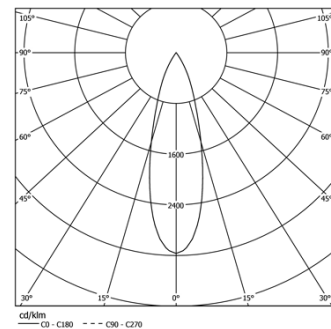

Beam S Trimless

LED / 2700K / 6W / 600lm / Medium 28° /
Ø75x124mm / On/Off

28045

Design: O/M

Ceiling-recessed luminaire made of aluminium.

Fixed version.

IP54 acrylic diffuser supplied separately.

Recessing accessories supplied separately.

Beam angle
Medium 28°

Application

Weight
0,26Kg

mm

Ø82

Finishes

- .01 White / RAL 9010
- .02 Black / RAL 9005

Not included