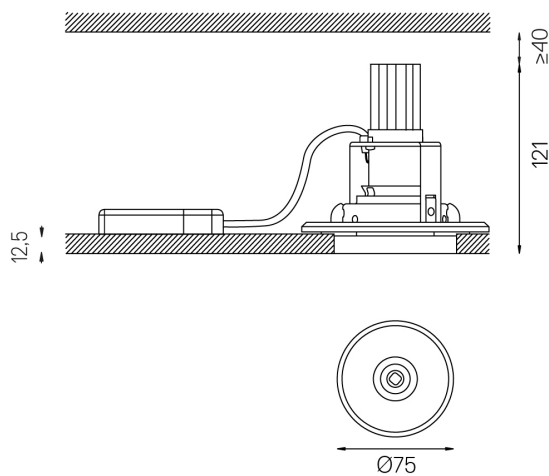

## Beam S Trimless

6W / 600lm / 2700K / On/Off / Medium 28°  
/ Ø75x124mm

28045

Design: O/M

Ceiling-recessed luminaire made of aluminium.

Fixed version.

IP54 acrylic diffuser supplied separately.

Recessing accessories supplied separately.

Beam angle  
Medium 28°

Application

Weight  
0,26Kg

mm

Ø82

Finishes

- .01 White / RAL 9010
- .02 Black / RAL 9005

Not included

## Beam S Trimless

Recessing accessory

28776

1mm

Beam S recessing accessory

Weight  
0,03Kg

Finishes  
○ .01 White / RAL 9010

Clear diffuser