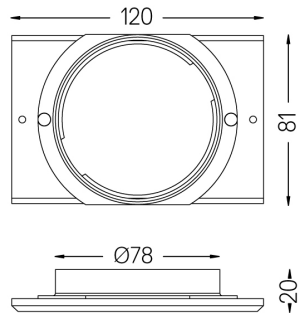

Beam S Trimless

6W / 600lm / 2700K / On/Off / Medium 28°
/ Ø75x124mm

28045

Design: O/M

Ceiling-recessed luminaire made of aluminium.

Fixed version.

IP54 acrylic diffuser supplied separately.

Recessing accessories supplied separately.

Beam angle
Medium 28°

Application

Weight
0,26Kg

mm

Ø82

Finishes

- .01 White / RAL 9010
- .02 Black / RAL 9005

Not included

28776 Recessing accessory

Optional accessories

28782 IP54 Clear diffuser

For fixed versions: medium and flood

Beam S Trimless

Recessing accessory

28776

1mm

Beam S recessing accessory

Weight
0,03Kg

Finishes
○ .01 White / RAL 9010

Clear diffuser

28782

1mm

Beam S IP54 clear diffuser

Weight
0,003Kg