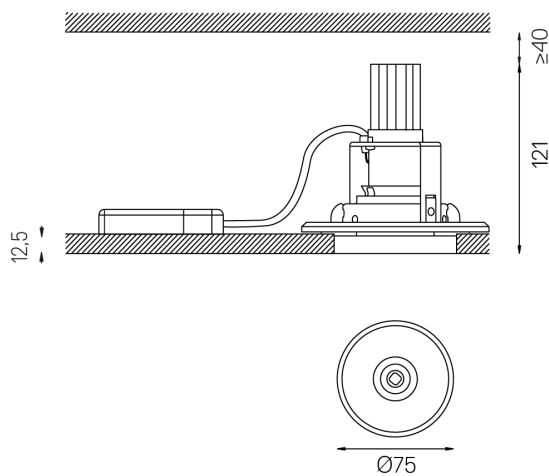

Beam S Trimless

6W / 600lm / 2700K / On/Off / Medium 28°
/ Ø75x124mm

28045

Design: O/M

Ceiling-recessed luminaire made of aluminium.

Fixed version.

IP54 acrylic diffuser supplied separately.

Recessing accessories supplied separately.

Beam angle
Medium 28°

Application

Weight
0,26Kg

mm

Ø82

Finishes

- .01 White / RAL 9010
- .02 Black / RAL 9005

Not included

28776 Recessing accessory

Optional accessories

28782 IP54 Clear diffuser

For fixed versions: medium and flood

Beam S Trimless

Recessing accessory

28776

1mm