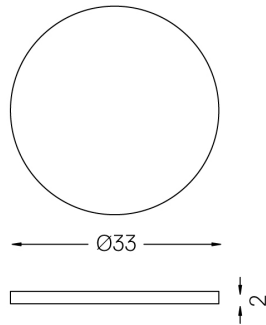

## Beam S Trimless

6W / 600lm / 2700K / On/Off / Medium 28°  
/ Ø75x124mm

28045

Design: O/M

Ceiling-recessed luminaire made of aluminium.

Fixed version.

IP54 acrylic diffuser supplied separately.

Recessing accessories supplied separately.

Beam angle  
Medium 28°

Application

Weight  
0,26Kg

mm

Ø82

Finishes

- .01 White / RAL 9010
- .02 Black / RAL 9005

Not included

## Beam S Trimless

Recessing accessory

28776

1mm

Beam S recessing accessory

Weight  
0,03Kg

Finishes  
○ .01 White / RAL 9010

Clear diffuser

28782

1mm

Beam S IP54 clear diffuser

Weight  
0,003Kg