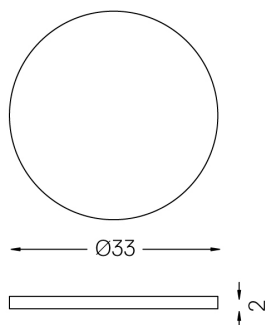

Beam S Trimless

6W / 600lm / 2700K / On/Off / Medium 28°
/ Ø75x124mm

28045

Design: O/M

Ceiling-recessed luminaire made of aluminium.

Fixed version.

IP54 acrylic diffuser supplied separately.

Recessing accessories supplied separately.

Beam angle
Medium 28°

Application

Weight
0,26Kg

mm

Ø82

Finishes

- .01 White / RAL 9010
- .02 Black / RAL 9005

Not included

Beam S recessing accessory

Weight
0,03Kg

Finishes
○ .01 White / RAL 9010

Clear diffuser

28782

1mm

Beam S IP54 clear diffuser

Weight
0,003Kg