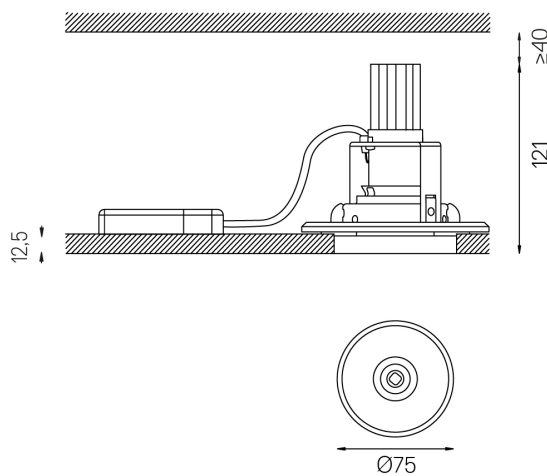

Beam S Trimless

LED / 2700K / 6W / 600lm / Medium 28° /
Ø75x124mm / On/Off

28045

Design: O/M

Ceiling-recessed luminaire made of aluminium.

Fixed version.

IP54 acrylic diffuser supplied separately.

Recessing accessories supplied separately.

Beam angle
Medium 28°

Application

Weight
0,26Kg

mm

Ø82

Finishes

- .01 White / RAL 9010
- .02 Black / RAL 9005

Not included

28776 Recessing accessory

Optional accessories

28782 IP54 Clear diffuser

For fixed versions: medium and flood

Beam S Trimless

Recessing accessory

28776

1mm