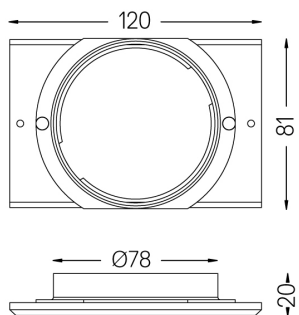

## Beam S Trimless

6W / 600lm / 2700K / On/Off / Medium 28°  
/ Ø75x124mm

28045

Design: O/M

Ceiling-recessed luminaire made of aluminium.

Fixed version.

IP54 acrylic diffuser supplied separately.

Recessing accessories supplied separately.

Beam angle  
Medium 28°

Application

Weight  
0,26Kg

mm

Ø82

Finishes

- .01 White / RAL 9010
- .02 Black / RAL 9005

Not included

## Beam S Trimless

Recessing accessory

28776

1mm

Beam S recessing accessory

Weight  
0,03Kg

Finishes  
○ .01 White / RAL 9010

Clear diffuser

28782

1mm

Beam S IP54 clear diffuser

Weight  
0,003Kg