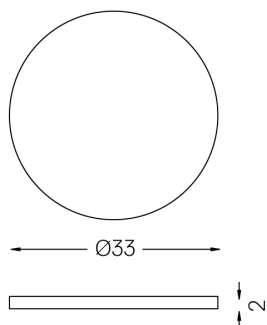

Beam S Trimless

LED / 2700K / 6W / 600lm / Medium 28° /
Ø75x124mm / On/Off

28045

Design: O/M

Ceiling-recessed luminaire made of aluminium.

Fixed version.

IP54 acrylic diffuser supplied separately.

Recessing accessories supplied separately.

Beam angle
Medium 28°

Application

Weight
0,26Kg

mm

Ø82

Finishes

- .01 White / RAL 9010
- .02 Black / RAL 9005

Not included

Beam S recessing accessory

Weight
0,03Kg

Finishes
○ .01 White / RAL 9010

Beam S Trimless

Clear diffuser

28782

1mm

Beam S IP54 clear diffuser