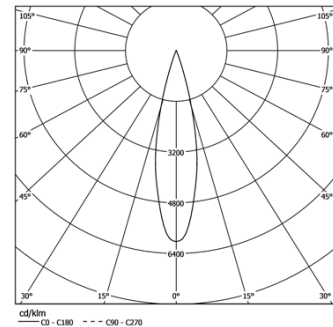

## Beam S Trimless

6W / 600lm / 2700K / On/Off / Medium 28°  
/ Ø75x124mm

28045

Design: O/M

Ceiling-recessed luminaire made of aluminium.

Fixed version.

IP54 acrylic diffuser supplied separately.

Recessing accessories supplied separately.

LED CRI>90 / >50.000h, L80/B10

3-step MacAdam / power supply included

IP20/ IP54 versions with diffuser | 230Vac | 50/60Hz

LED	2700K	Light Source	Luminaire
Power		6W	7,5W
Flux		600lm	325lm
Efficiency		100lm/W	43lm/W
LOR		-	54%
UGR		-	<13

Beam angle  
Medium 28°

Application

Weight  
0,26Kg

mm

Ø82

Finishes

- .01 White / RAL 9010
- .02 Black / RAL 9005

Not included